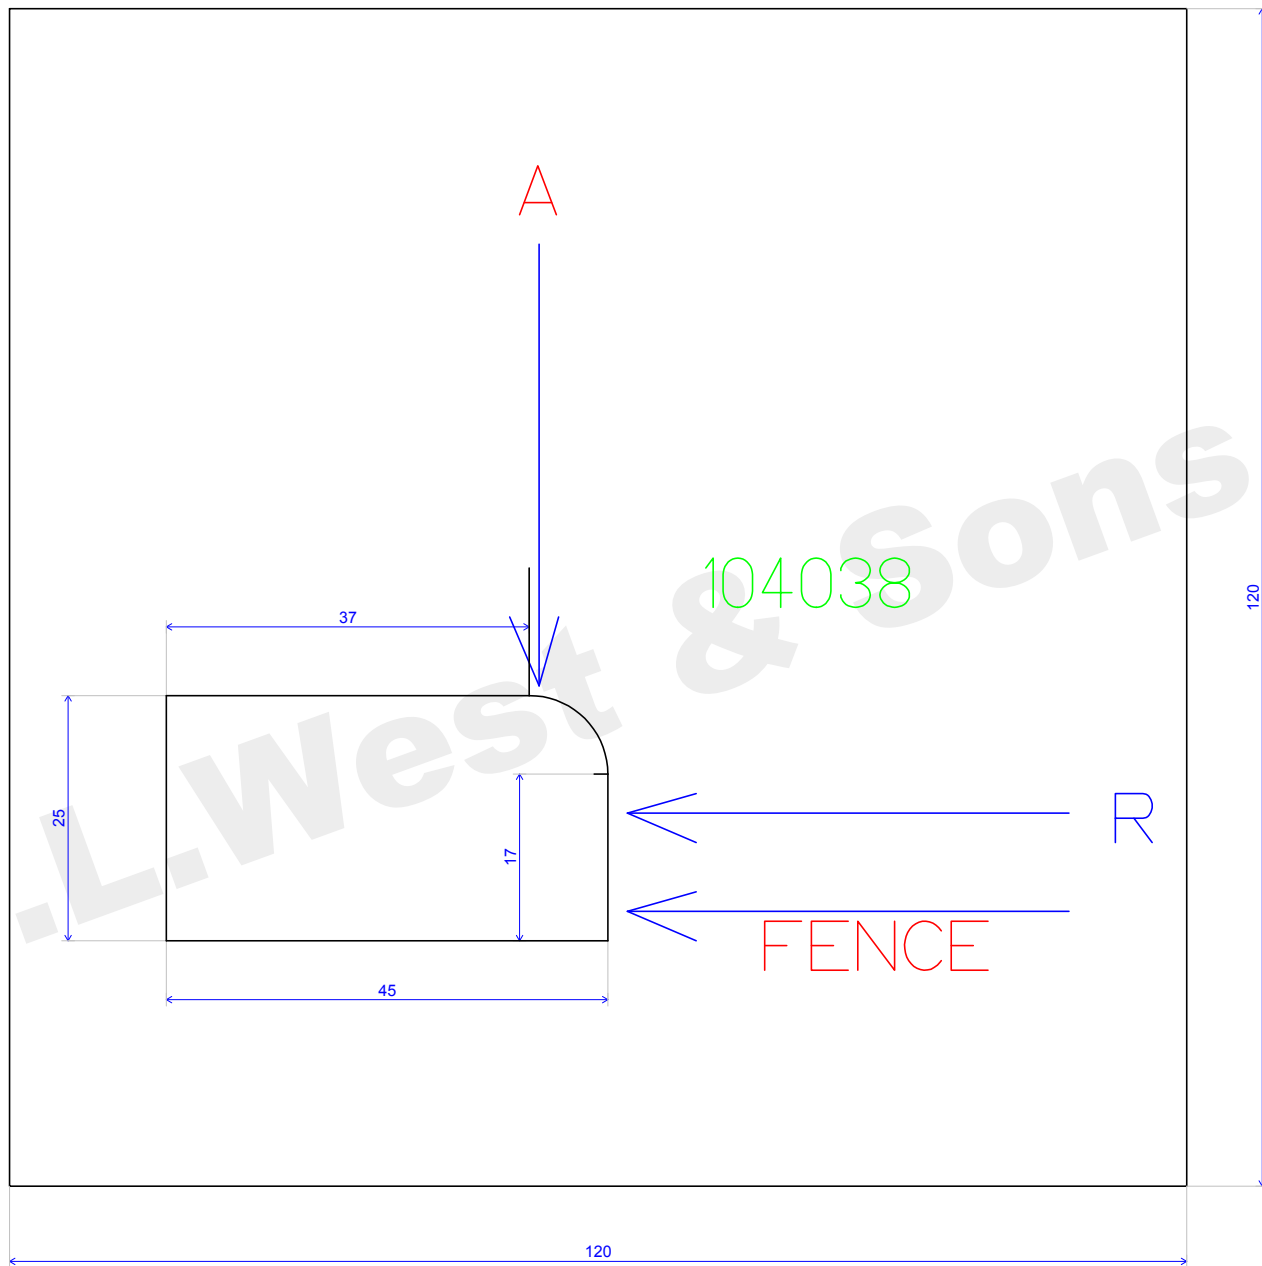

	WLW 1 SIDE 12MM RADIUS	Scale : 1.235
29/05/09	Box 103	

	WLW 18MM RADIUS	Scale : 1.164
29/05/09	Box 102	

	WLW 2 SIDE 12MM RADIUS	Scale : 1.235
29/05/09	Box 103	

© W.L. West & Sons Ltd

	WLW 20MM QUADRANT	Scale : 1.164
29/05/09	Box 211	

	WLW 6MM RADIOUS	Scale : 1.098
02/06/09		

© W.L. West & Sons Ltd

	WLW 8MM RADIUS	Scale : 1.299
29/05/09	Box 104	

	WLW DOUBLE 6MM RADIUS	Scale : 1.034
29/05/09	Box 104	

	WLW SINGLE 6MM RADIUS	Scale : 1.123
02/06/09	Box 101	