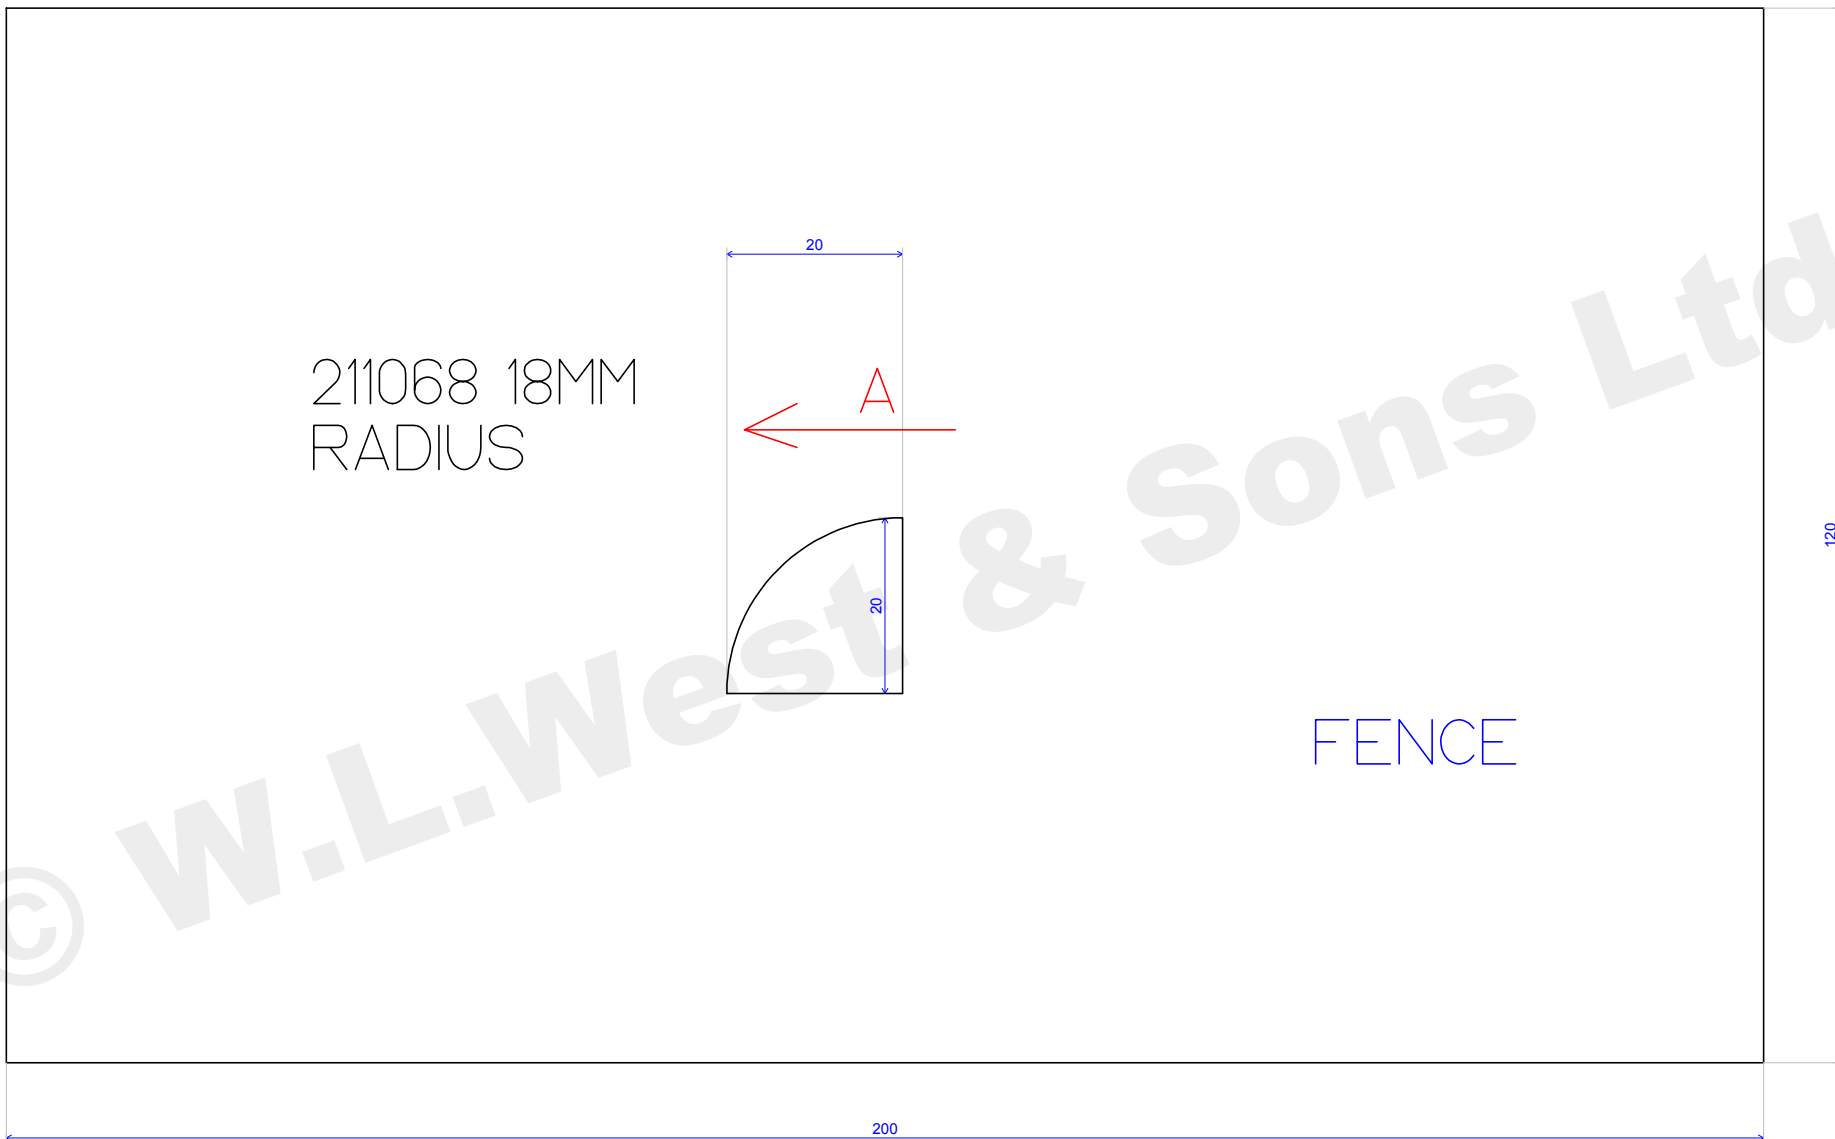

	WLW 1 SIDE 12MM RADIUS	Scale : 1.235
29/05/09	Box 103	

	WLW 18MM RADIUS	Scale : 1.164
29/05/09	Box 102	

	WLW 2 SIDE 12MM RADIUS	Scale : 1.235
29/05/09	Box 103	

© W.L. West & Sons Ltd

	WLW 20MM QUADRANT	Scale : 1.164
29/05/09	Box 211	

	WLW 6MM RADIOUS	Scale : 1.098
02/06/09		

© W.L. West & Sons Ltd

	WLW 8MM RADIUS	Scale : 1.299
29/05/09	Box 104	

	WLW DOUBLE 6MM RADIUS	Scale : 1.034
29/05/09	Box 104	

	WLW SINGLE 6MM RADIUS	Scale : 1.123
02/06/09	Box 101	