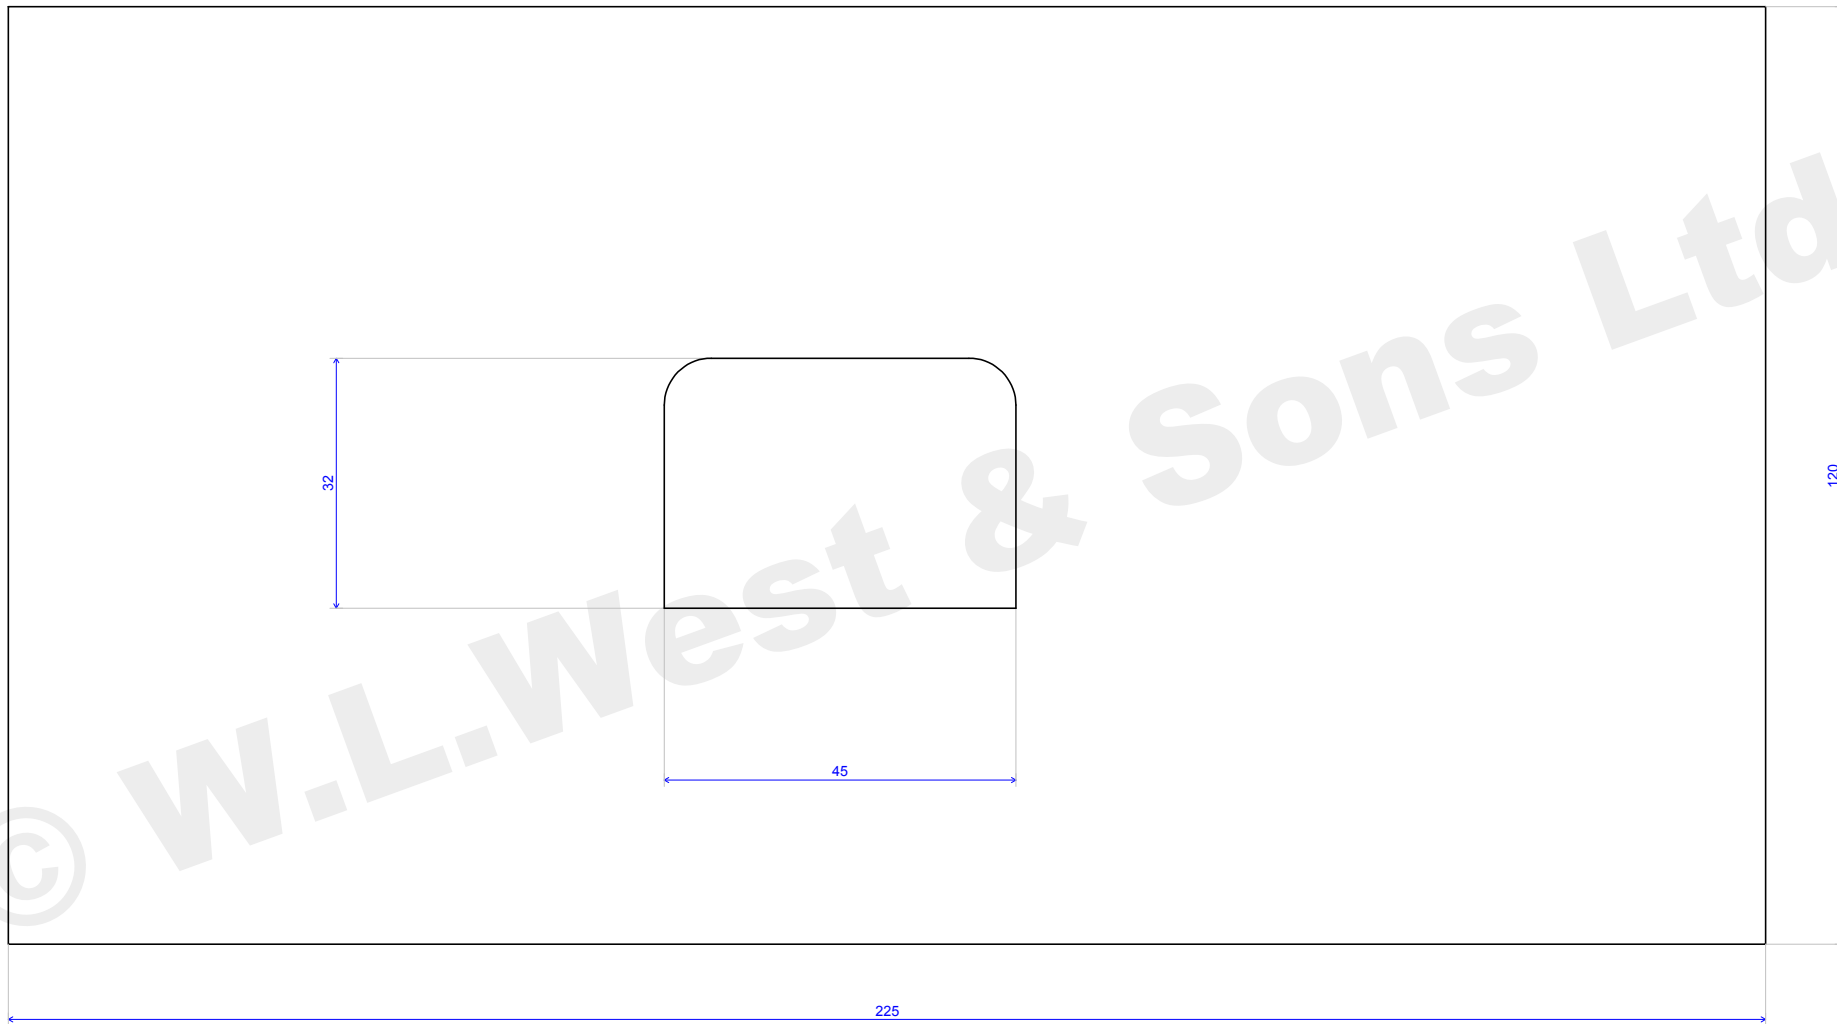

	WLW 1 SIDE 12MM RADIUS	Scale : 1.235
29/05/09	Box 103	

	WLW 18MM RADIUS	Scale : 1.164
29/05/09	Box 102	

	WLW 2 SIDE 12MM RADIUS	Scale : 1.235
29/05/09	Box 103	

© W.L. West & Sons Ltd

	WLW 20MM QUADRANT	Scale : 1.164
29/05/09	Box 211	

	WLW 6MM RADIOUS	Scale : 1.098
02/06/09		

© W.L. West & Sons Ltd

	WLW 8MM RADIUS	Scale : 1.299
29/05/09	Box 104	

	WLW DOUBLE 6MM RADIUS	Scale : 1.034
29/05/09	Box 104	

	WLW SINGLE 6MM RADIUS	Scale : 1.123
02/06/09	Box 101	