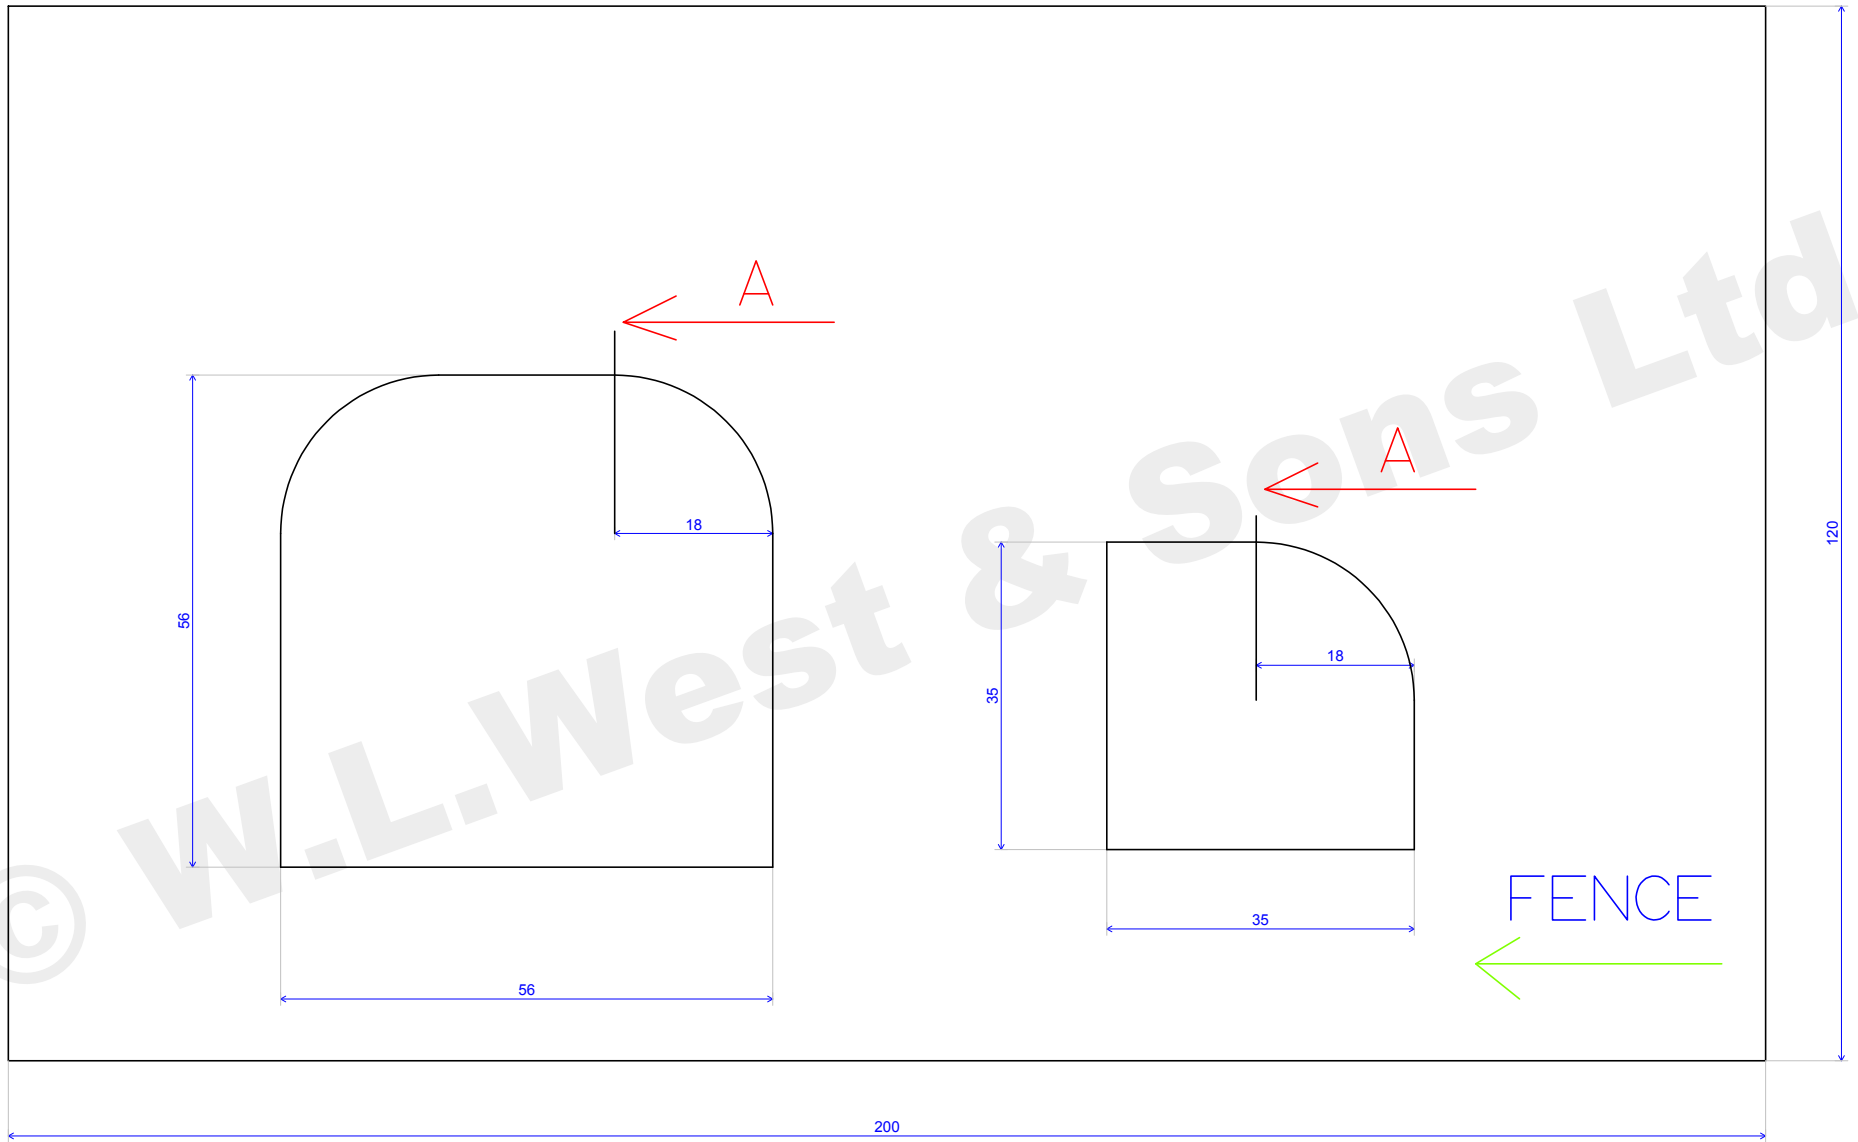

	WLW 1 SIDE 12MM RADIUS	Scale : 1.235
29/05/09	Box 103	

	WLW 18MM RADIUS	Scale : 1.164
29/05/09	Box 102	

	WLW 2 SIDE 12MM RADIUS	Scale : 1.235
29/05/09	Box 103	

© W.L. West & Sons Ltd

	WLW 20MM QUADRANT	Scale : 1.164
29/05/09	Box 211	

	WLW 6MM RADIOUS	Scale : 1.098
02/06/09		

© W.L. West & Sons Ltd

	WLW 8MM RADIUS	Scale : 1.299
29/05/09	Box 104	

	WLW DOUBLE 6MM RADIUS	Scale : 1.034
29/05/09	Box 104	

	WLW SINGLE 6MM RADIUS	Scale : 1.123
02/06/09	Box 101	