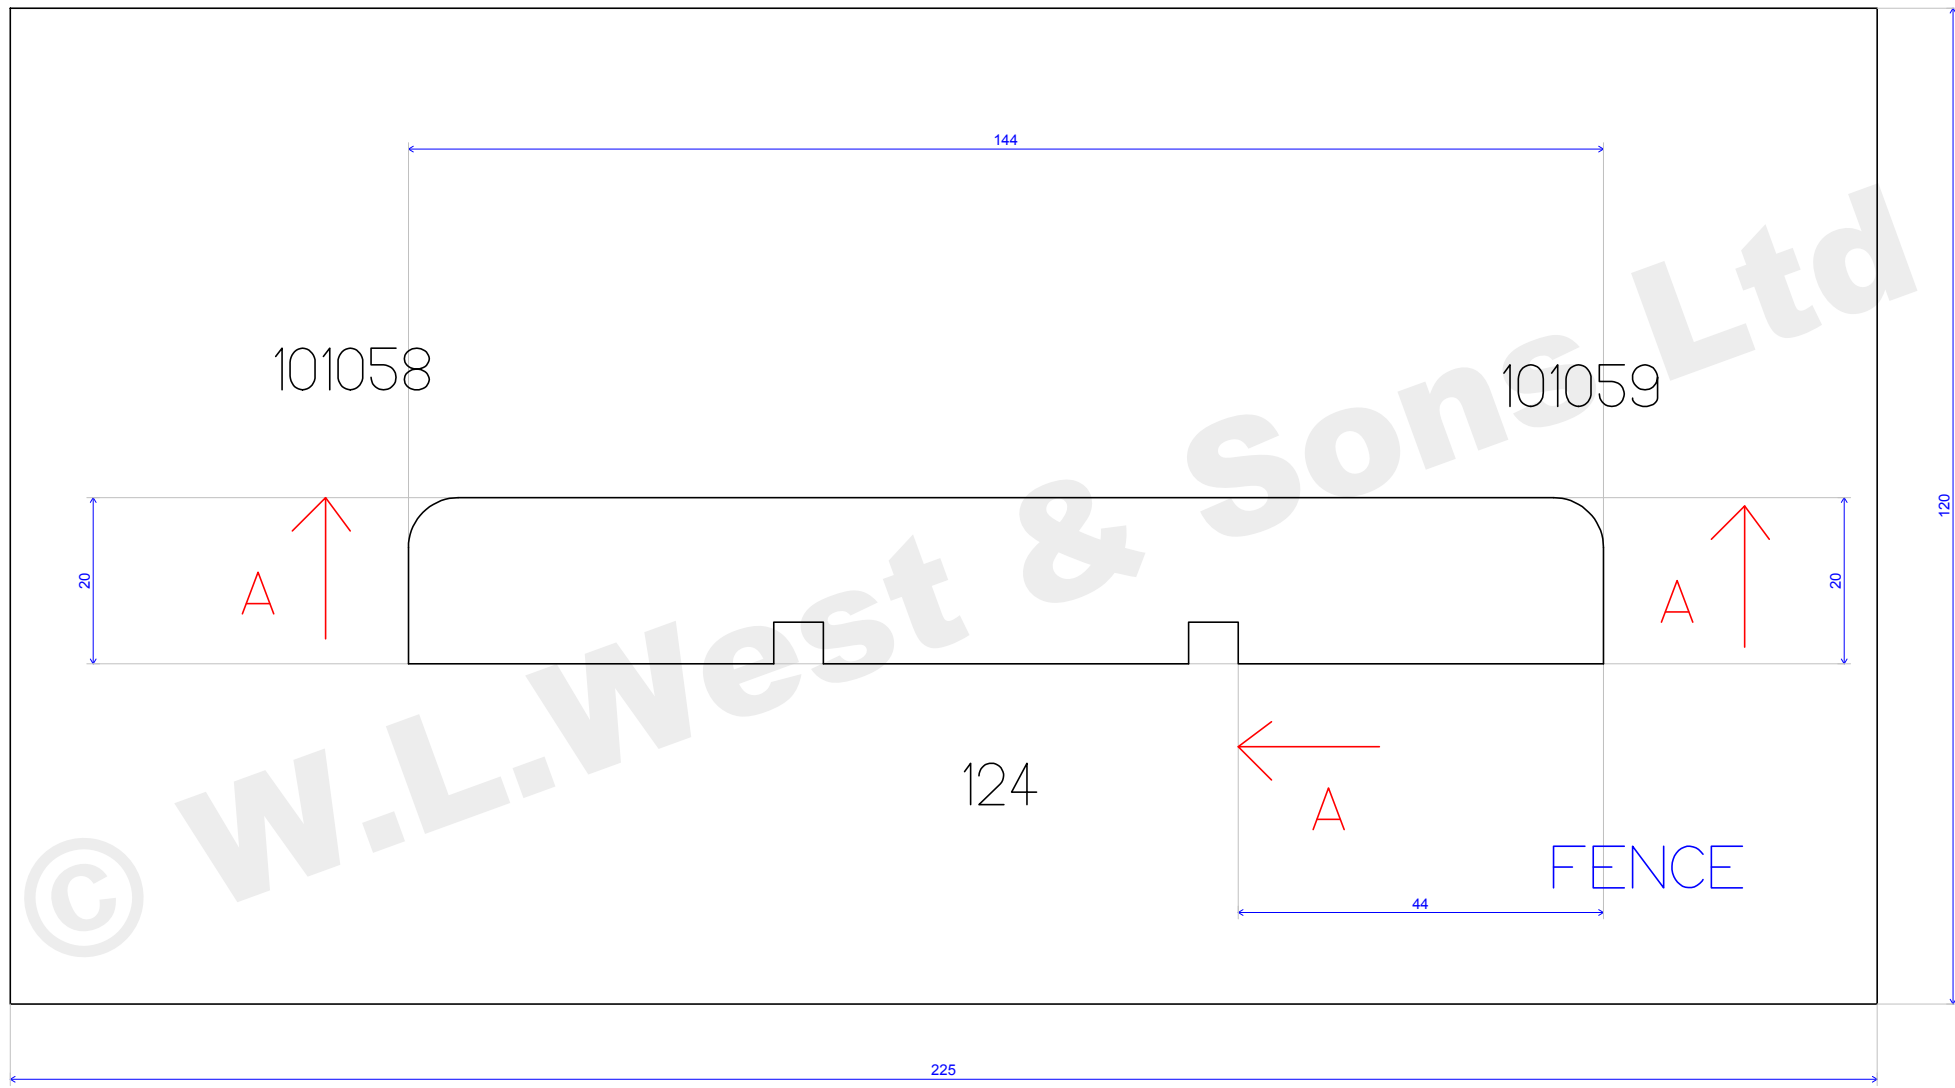

	WLW 1 SIDE 12MM RADIUS	Scale : 1.235
29/05/09	Box 103	

	WLW 18MM RADIUS	Scale : 1.164
29/05/09	Box 102	

	WLW 2 SIDE 12MM RADIUS	Scale : 1.235
29/05/09	Box 103	

© W.L. West & Sons Ltd

	WLW 20MM QUADRANT	Scale : 1.164
29/05/09	Box 211	

	WLW 6MM RADIOUS	Scale : 1.098
02/06/09		

© W.L. West & Sons Ltd

	WLW 8MM RADIUS	Scale : 1.299
29/05/09	Box 104	

	WLW DOUBLE 6MM RADIUS	Scale : 1.034
29/05/09	Box 104	

	WLW SINGLE 6MM RADIUS	Scale : 1.123
02/06/09	Box 101	