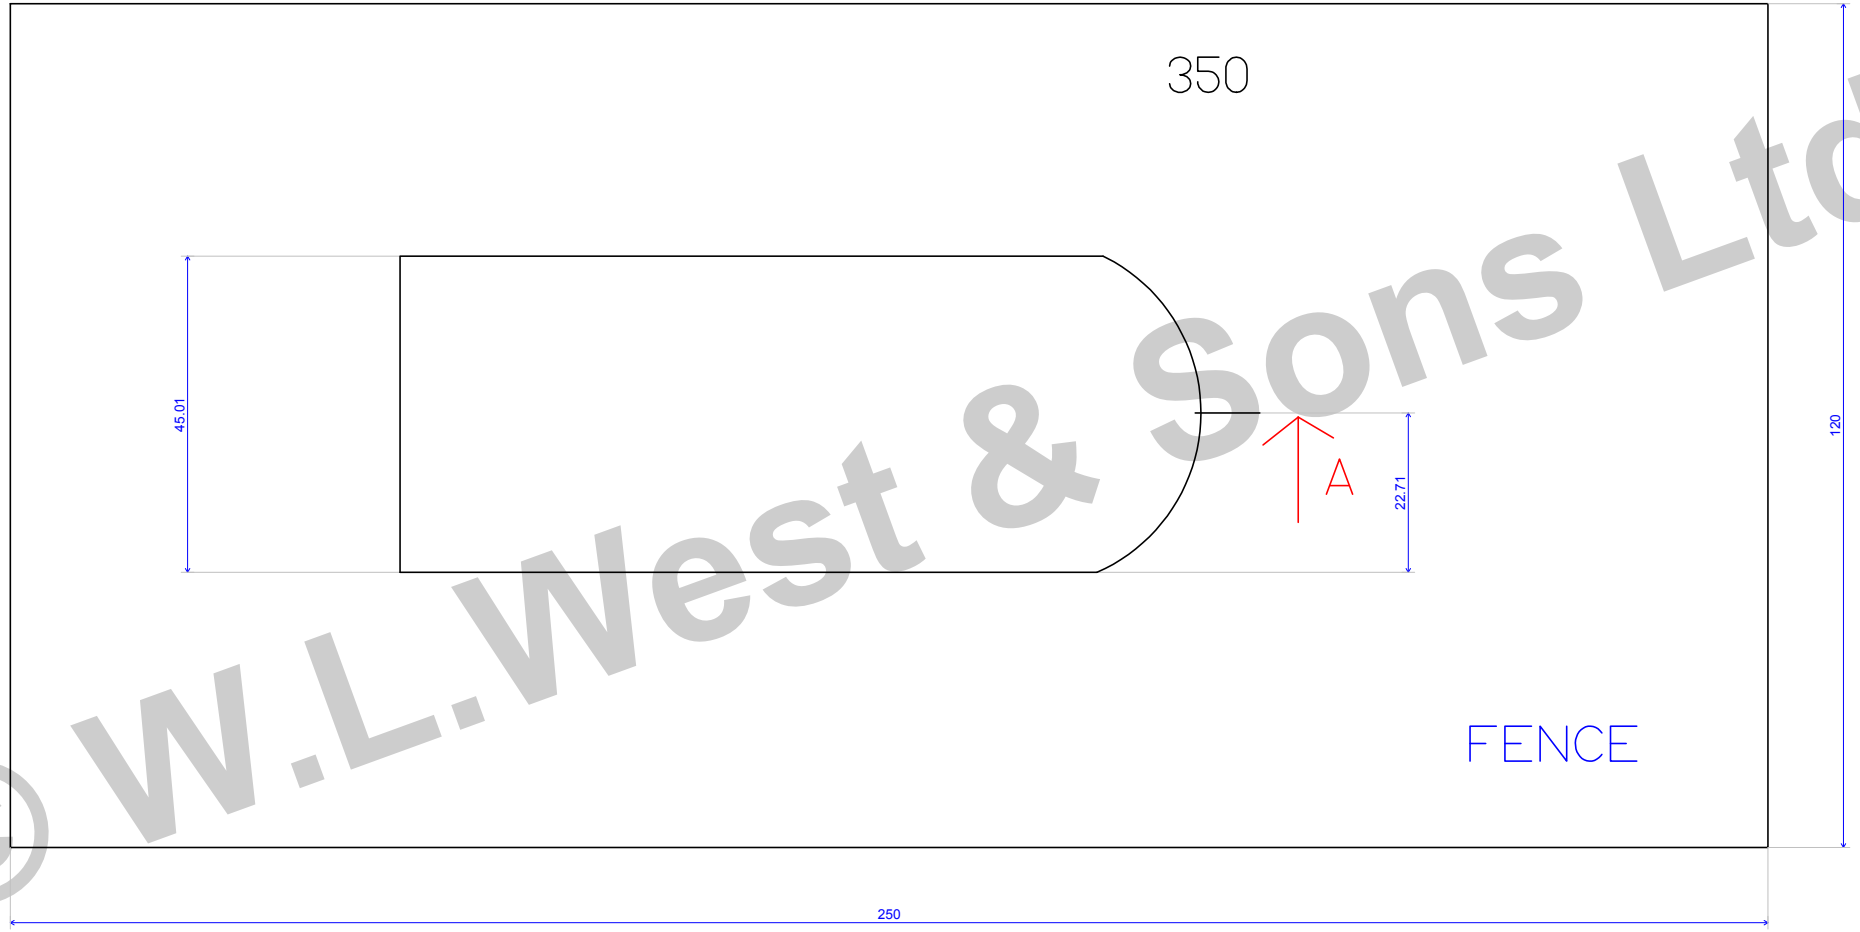

© W.L. West & Sons Ltd

| | | |
|----------|--------------------------|---------------|
| | | |
| | WLW 40MM BULLNOSE | Scale : 1.164 |
| 18/05/09 | Box 217 | |

| | | |
|----------|--------------------------|---------------|
| | | |
| | WLW 30MM BULLNOSE | Scale : 1.164 |
| 18/05/09 | Box 213 | |

© W.L. West & Sons Ltd

| | | |
|----------|--------------------------|---------------|
| | | |
| | WLW 32MM BULLNOSE | Scale : 1.034 |
| 18/05/09 | Box 854 | |

| | | |
|----------|--------------------------|---------------|
| | | |
| | WLW 40MM BULLNOSE | Scale : 0.931 |
| 18/05/09 | Box 212 | |

© W.L. West & Sons Ltd

| | | |
|----------|--------------------------|---------------|
| | | |
| | WLW 45MM BULLNOSE | Scale : 0.931 |
| 18/05/09 | Box 212 | |