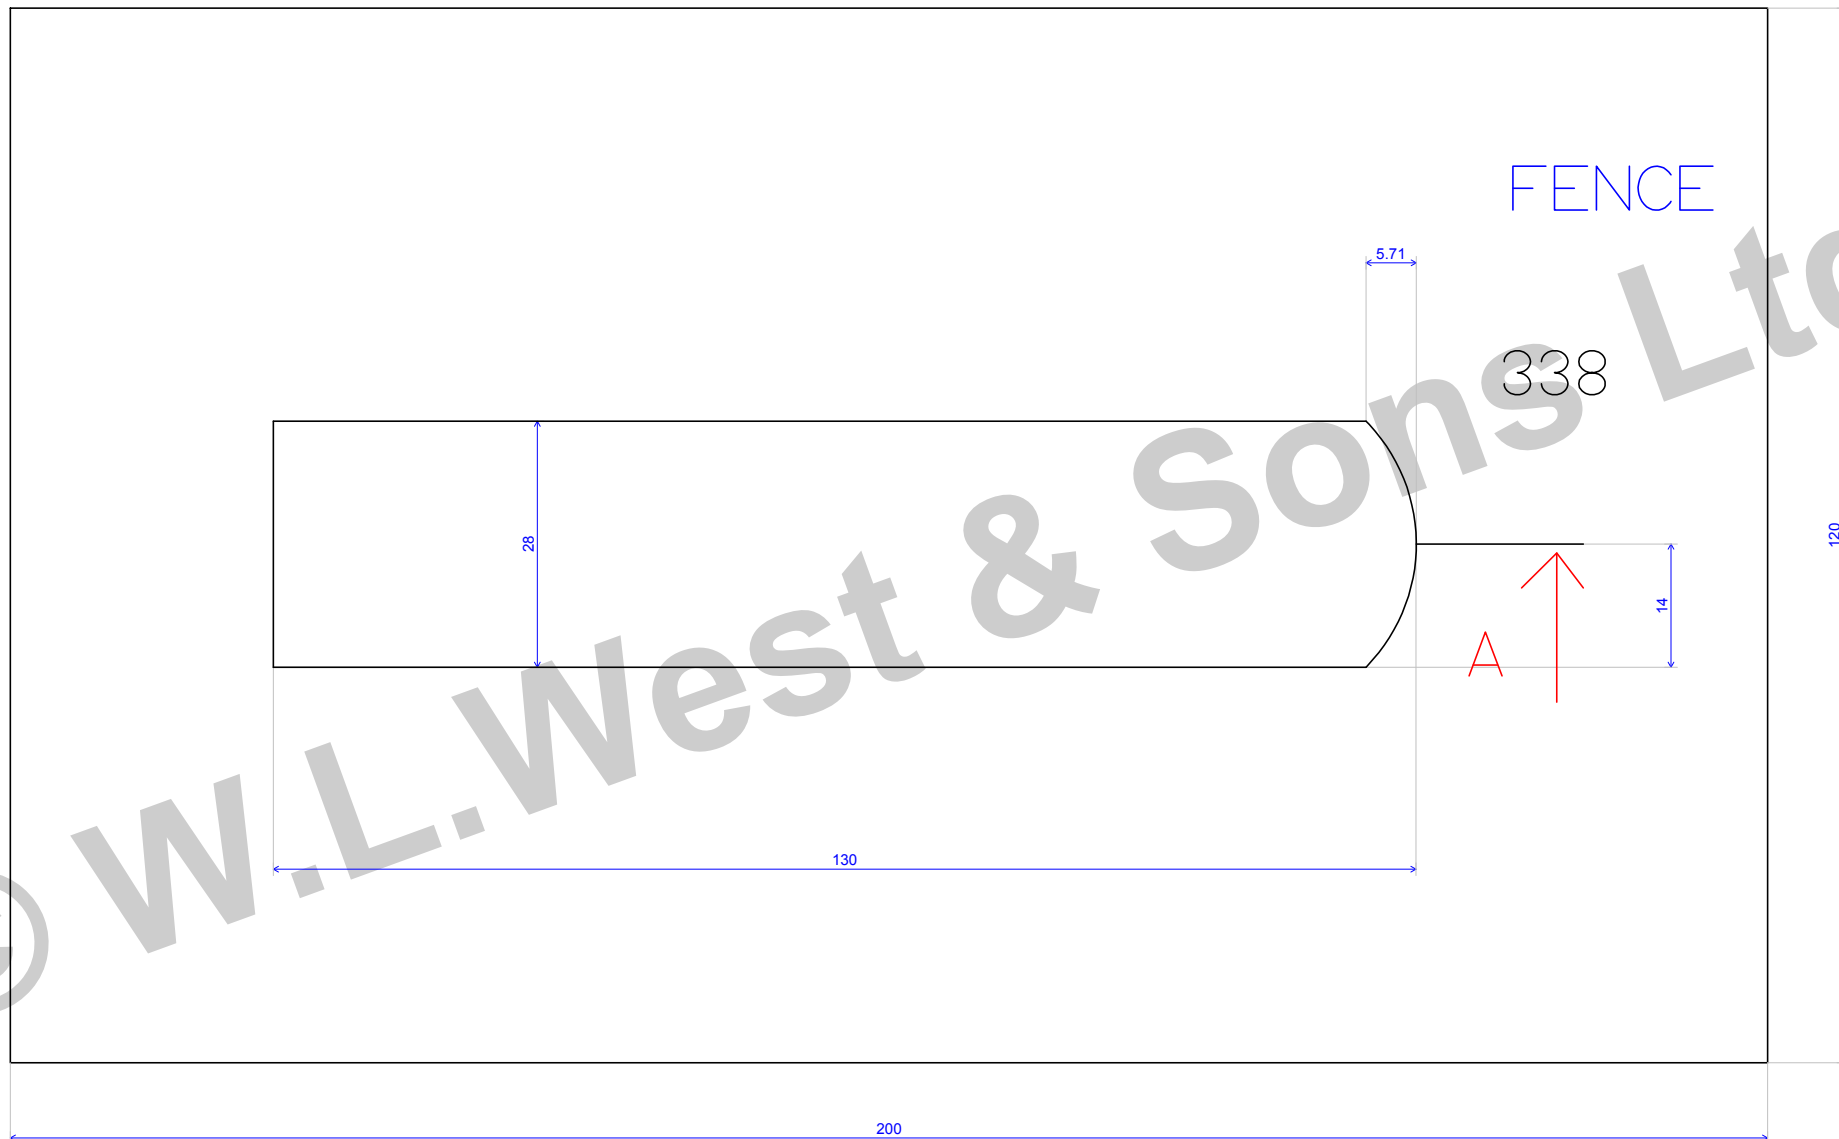

© W.L. West & Sons Ltd

| | | |
|----------|--------------------------|---------------|
| | | |
| | WLW 40MM BULLNOSE | Scale : 1.164 |
| 18/05/09 | Box 217 | |

| | | |
|----------|--------------------------|---------------|
| | | |
| | WLW 30MM BULLNOSE | Scale : 1.164 |
| 18/05/09 | Box 213 | |

© W.L. West & Sons Ltd

| | | |
|----------|--------------------------|---------------|
| | | |
| | WLW 32MM BULLNOSE | Scale : 1.034 |
| 18/05/09 | Box 854 | |

| | | |
|----------|--------------------------|---------------|
| | | |
| | WLW 40MM BULLNOSE | Scale : 0.931 |
| 18/05/09 | Box 212 | |

© W.L. West & Sons Ltd

| | | |
|----------|--------------------------|---------------|
| | | |
| | WLW 45MM BULLNOSE | Scale : 0.931 |
| 18/05/09 | Box 212 | |