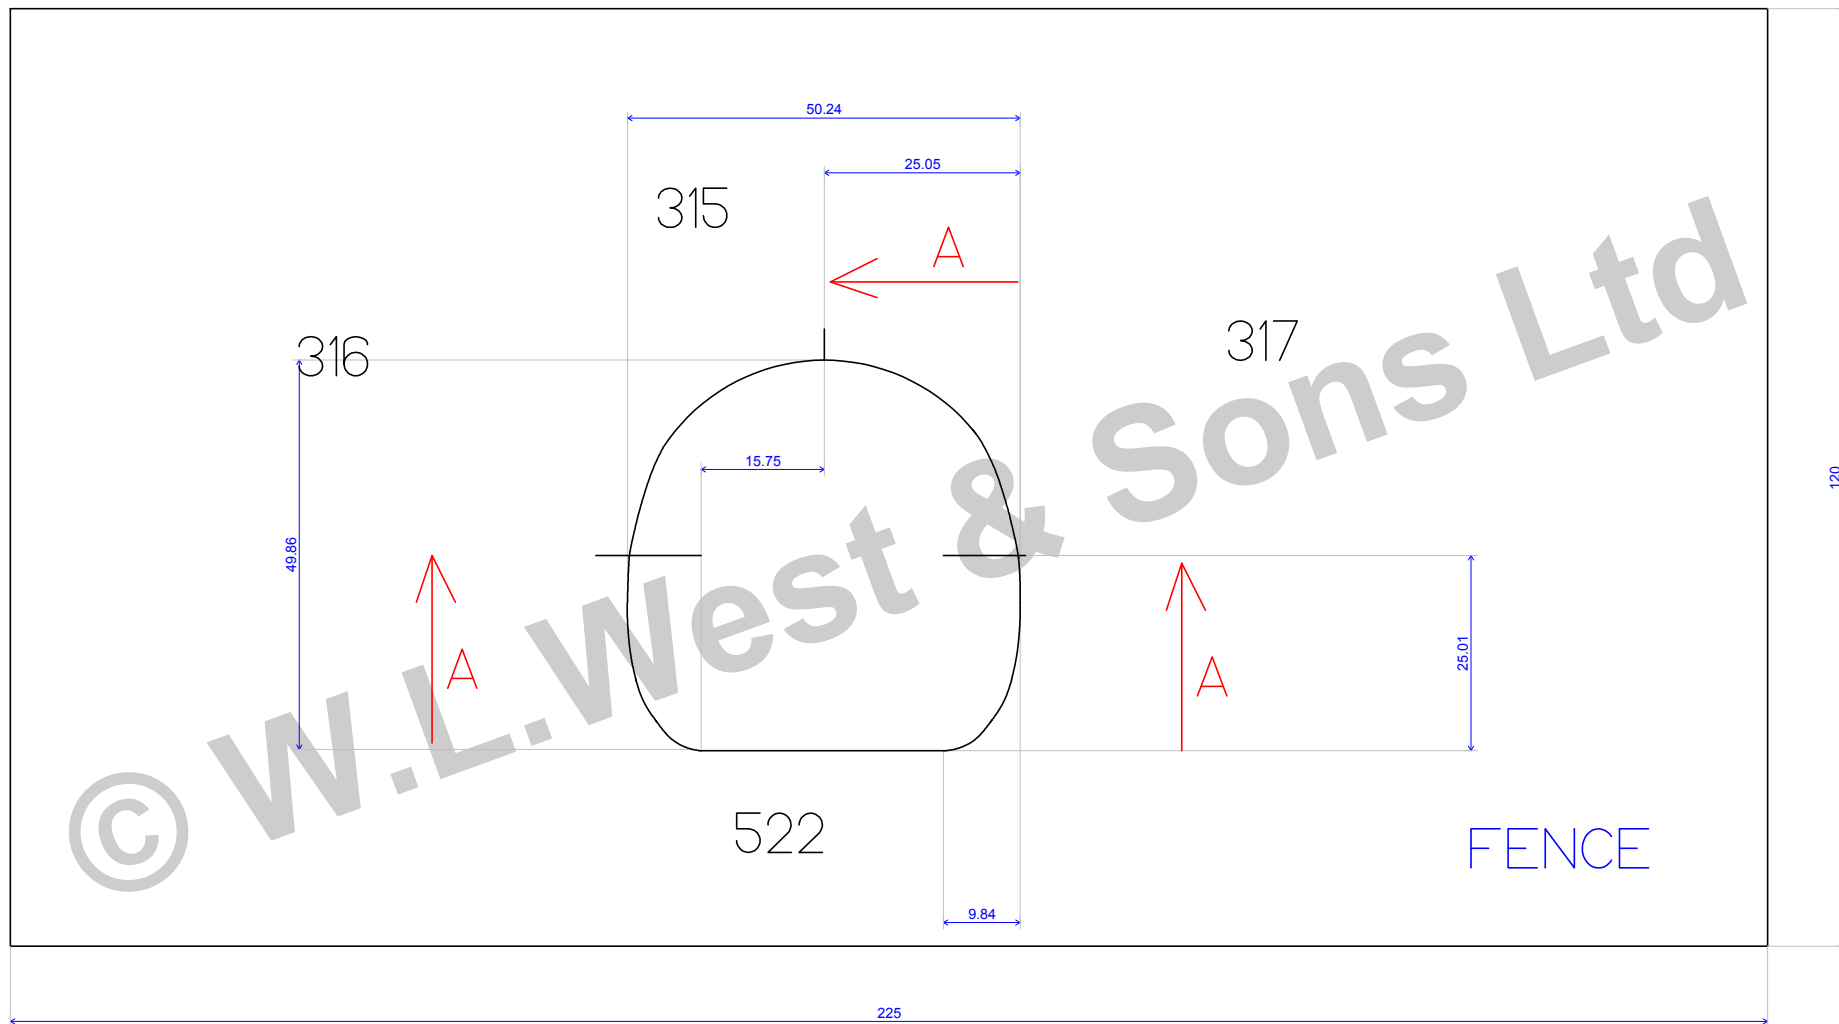

		
	BALLISTRAD E HANDRAIL	Scale : 1.006
27/05/09		

	WLW HANDRAIL 1 WITH 40MM REBATE	Scale : 1.164
28/05/09	Box 153D	

	WLW HANDRAIL 3	Scale : 1.257
28/05/09	Box 153	

	WLW HANDRAIL 3	Scale : 1.164
28/05/09	Box 413	

© W.L. West & Sons Ltd

	WLW HANDRAIL 3	Scale : 1.164
28/05/09	Box 153	

		
	WLW HANDRAIL 3 F	Scale : 1.257
28/05/09		

	WLW MOPSTICK I WITH REBATE	Scale : 1.034
28/05/09	Box 205	

© W.L. West & Sons Ltd

	WLW MOPSTICK I	Scale : 1.034
28/05/09	Box 205	

	WLW MOPSTICK 2	Scale : 1.164
28/05/09	Box 206	

© W.L. West & Sons Ltd

	WLW MOPSTICK 60MM WITH 26MM REBATE	Scale : 1.034
28/05/09	Box 205B	

© W.L. West & Sons Ltd

	WLW PIGS EAR HANDRAIL	Scale : 1.164
28/05/09	Box 147	