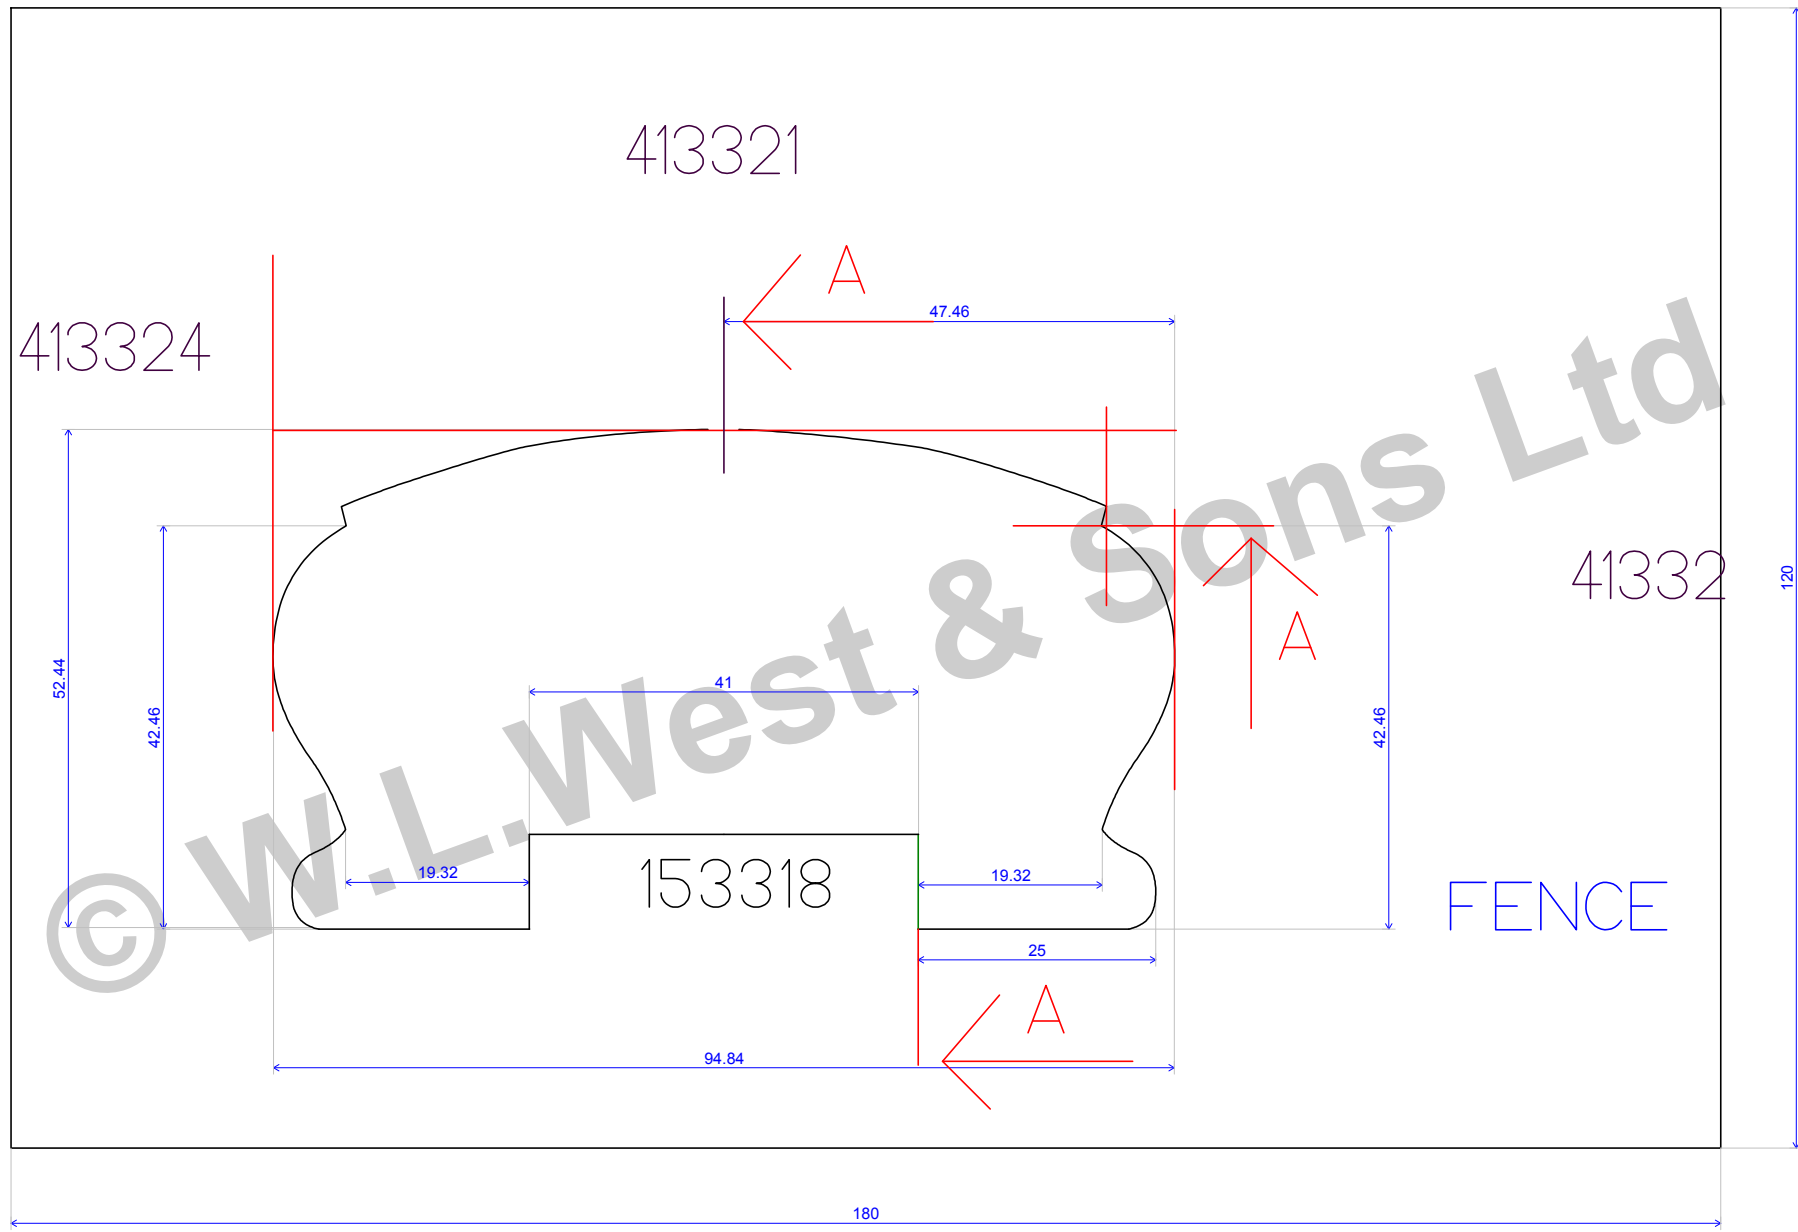

		
	BALLISTRAD E HANDRAIL	Scale : 1.006
27/05/09		

	WLW HANDRAIL 1 WITH 40MM REBATE	Scale : 1.164
28/05/09	Box 153D	

	WLW HANDRAIL 3	Scale : 1.257
28/05/09	Box 153	

	WLW HANDRAIL 3	Scale : 1.164
28/05/09	Box 413	

© W.L. West & Sons Ltd

	WLW HANDRAIL 3	Scale : 1.164
28/05/09	Box 153	

		
	WLW HANDRAIL 3 F	Scale : 1.257
28/05/09		

	WLW MOPSTICK I WITH REBATE	Scale : 1.034
28/05/09	Box 205	

© W.L. West & Sons Ltd

	WLW MOPSTICK I	Scale : 1.034
28/05/09	Box 205	

	WLW MOPSTICK 2	Scale : 1.164
28/05/09	Box 206	

© W.L. West & Sons Ltd

	WLW MOPSTICK 60MM WITH 26MM REBATE	Scale : 1.034
28/05/09	Box 205B	

© W.L. West & Sons Ltd

	WLW PIGS EAR HANDRAIL	Scale : 1.164
28/05/09	Box 147	