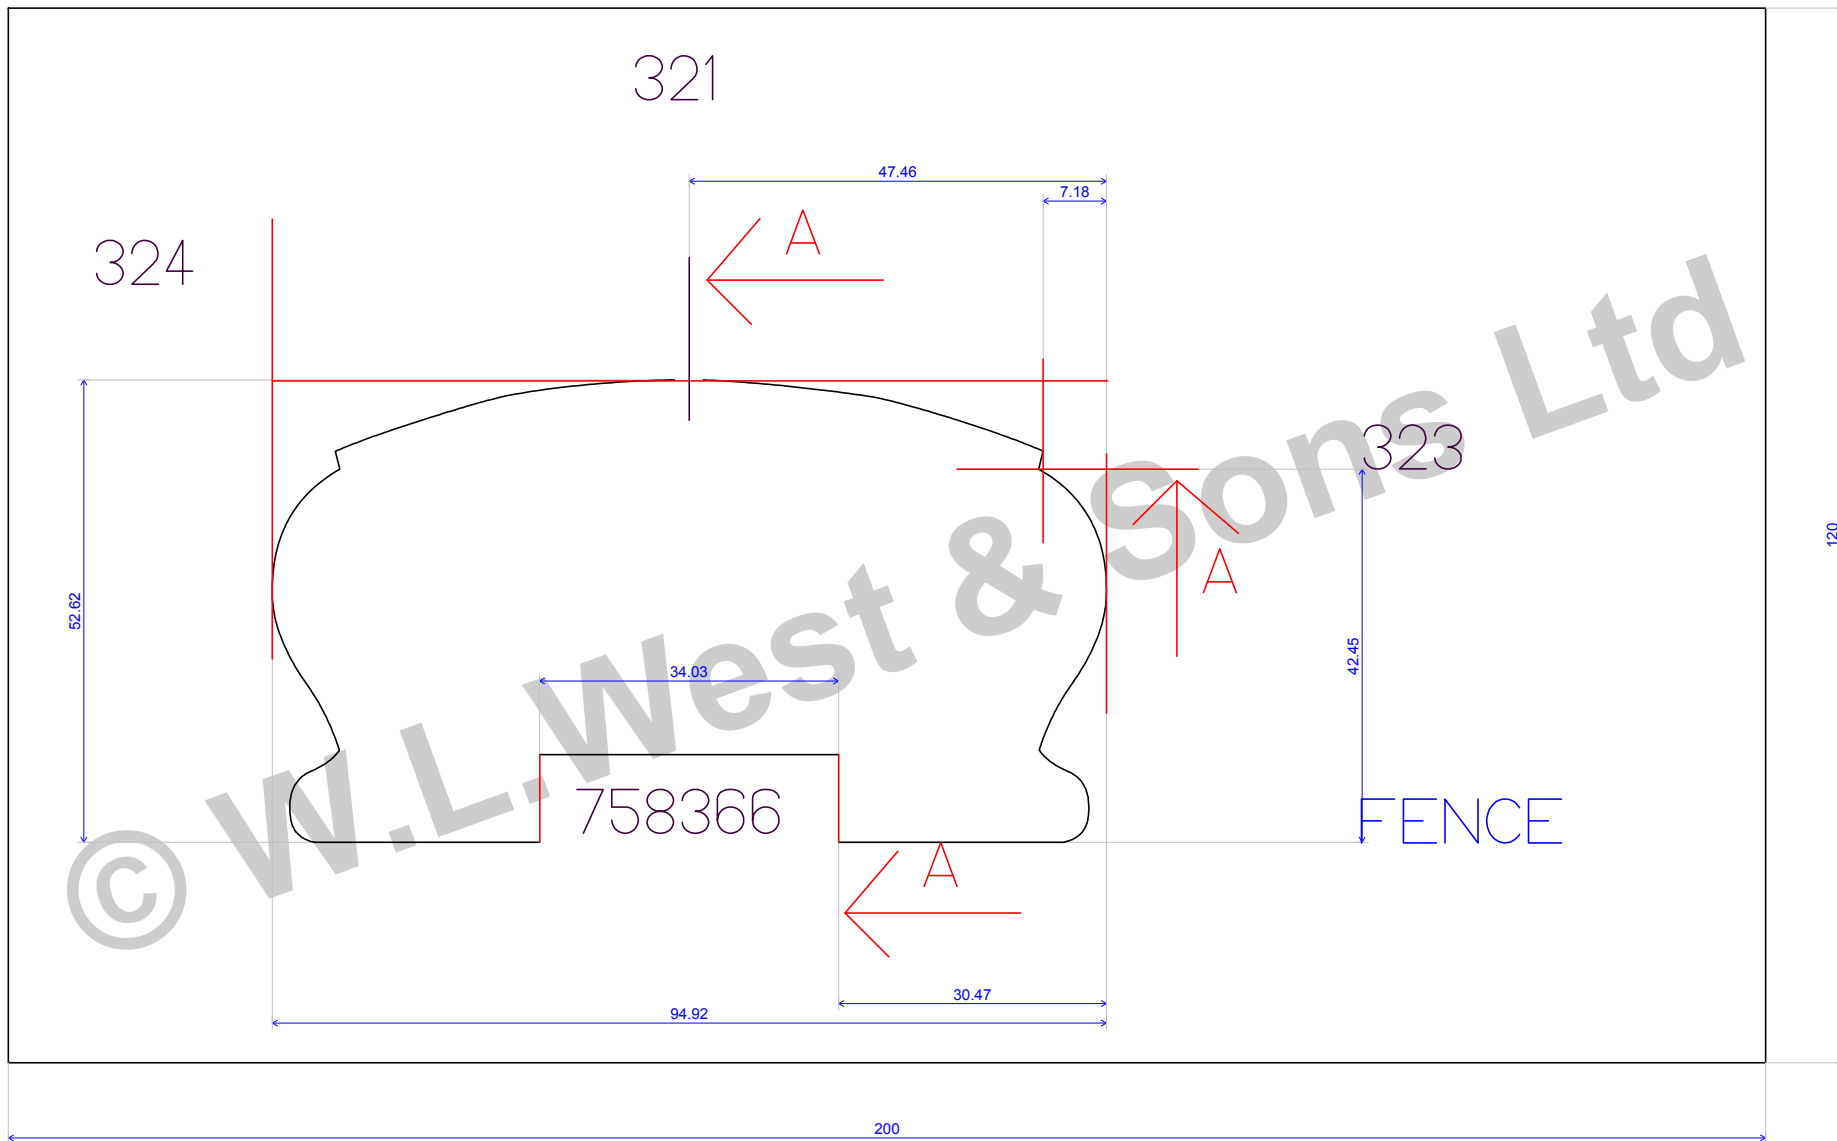

		
	BALLISTRAD E HANDRAIL	Scale : 1.006
27/05/09		

	WLW HANDRAIL 1 WITH 40MM REBATE	Scale : 1.164
28/05/09	Box 153D	

	WLW HANDRAIL 3	Scale : 1.257
28/05/09	Box 153	

	WLW HANDRAIL 3	Scale : 1.164
28/05/09	Box 413	

© W.L. West & Sons Ltd

	WLW HANDRAIL 3	Scale : 1.164
28/05/09	Box 153	

		
	WLW HANDRAIL 3 F	Scale : 1.257
28/05/09		

	WLW MOPSTICK I WITH REBATE	Scale : 1.034
28/05/09	Box 205	

© W.L. West & Sons Ltd

	WLW MOPSTICK I	Scale : 1.034
28/05/09	Box 205	

	WLW MOPSTICK 2	Scale : 1.164
28/05/09	Box 206	

© W.L. West & Sons Ltd

	WLW MOPSTICK 60MM WITH 26MM REBATE	Scale : 1.034
28/05/09	Box 205B	

© W.L. West & Sons Ltd

	WLW PIGS EAR HANDRAIL	Scale : 1.164
28/05/09	Box 147	