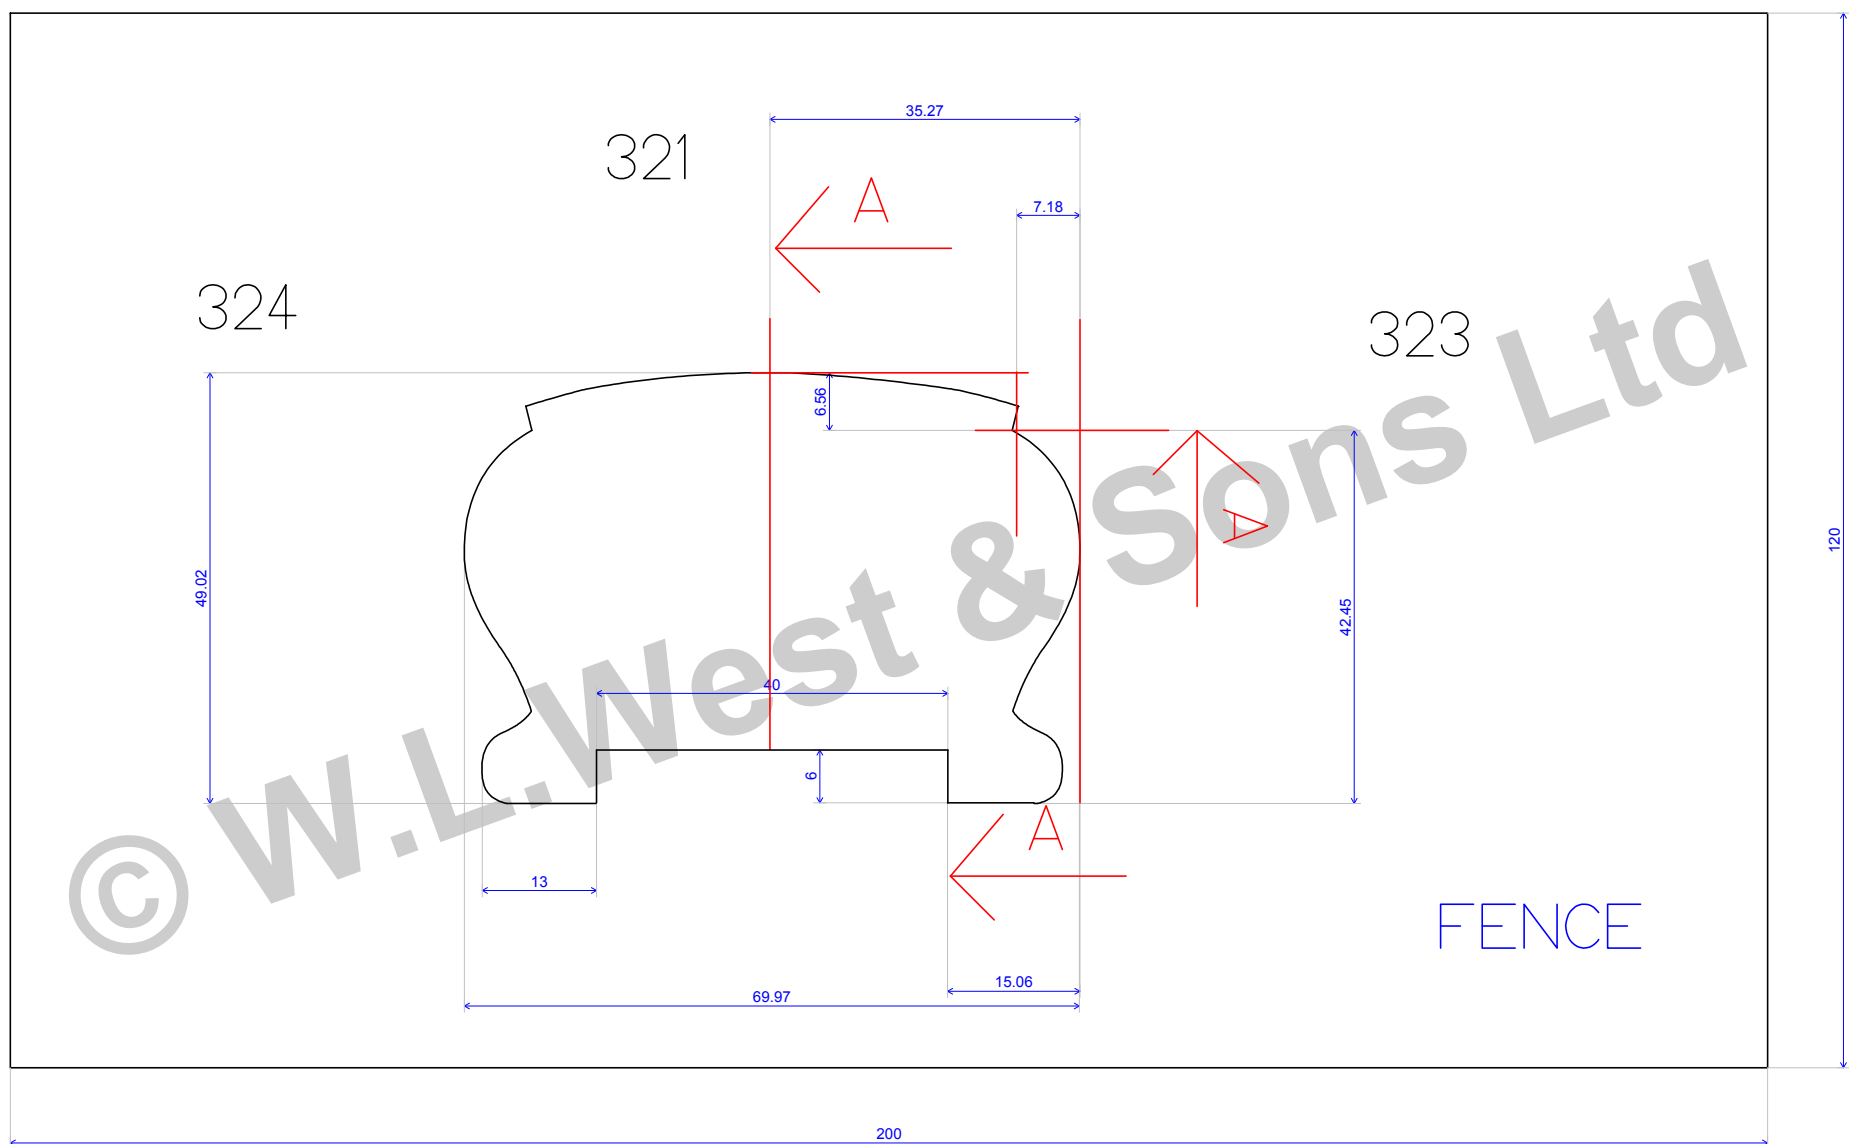

		
	BALLISTRAD E HANDRAIL	Scale : 1.006
27/05/09		

	WLW HANDRAIL 1 WITH 40MM REBATE	Scale : 1.164
28/05/09	Box 153D	

	WLW HANDRAIL 3	Scale : 1.257
28/05/09	Box 153	

	WLW HANDRAIL 3	Scale : 1.164
28/05/09	Box 413	

© W.L. West & Sons Ltd

	WLW HANDRAIL 3	Scale : 1.164
28/05/09	Box 153	

		
	WLW HANDRAIL 3 F	Scale : 1.257
28/05/09		

	WLW MOPSTICK I WITH REBATE	Scale : 1.034
28/05/09	Box 205	

© W.L. West & Sons Ltd

	WLW MOPSTICK I	Scale : 1.034
28/05/09	Box 205	

	WLW MOPSTICK 2	Scale : 1.164
28/05/09	Box 206	

© W.L. West & Sons Ltd

	WLW MOPSTICK 60MM WITH 26MM REBATE	Scale : 1.034
28/05/09	Box 205B	

© W.L. West & Sons Ltd

	WLW PIGS EAR HANDRAIL	Scale : 1.164
28/05/09	Box 147	