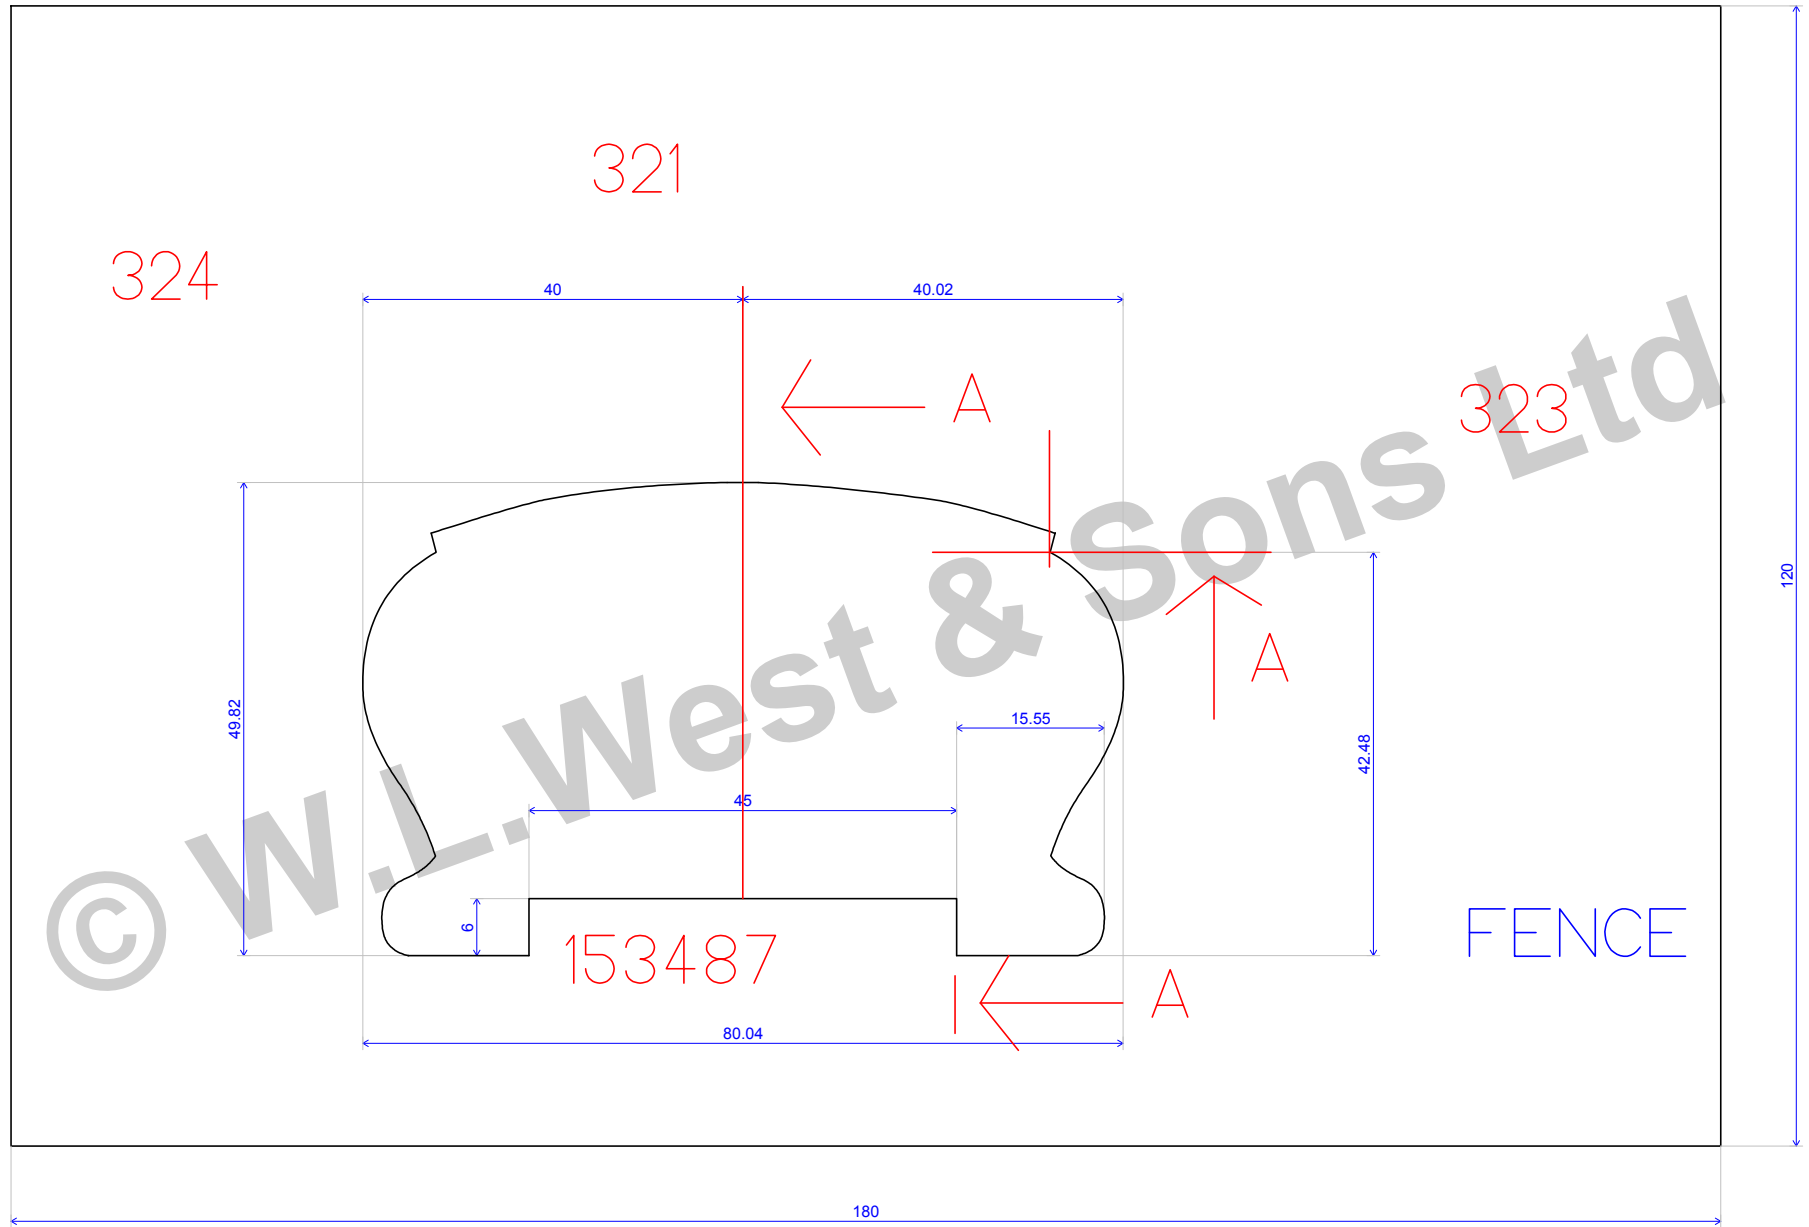

		
	BALLISTRAD E HANDRAIL	Scale : 1.006
27/05/09		

	WLW HANDRAIL 1 WITH 40MM REBATE	Scale : 1.164
28/05/09	Box 153D	

	WLW HANDRAIL 3	Scale : 1.257
28/05/09	Box 153	

	WLW HANDRAIL 3	Scale : 1.164
28/05/09	Box 413	

© W.L. West & Sons Ltd

	WLW HANDRAIL 3	Scale : 1.164
28/05/09	Box 153	

		
	WLW HANDRAIL 3 F	Scale : 1.257
28/05/09		

	WLW MOPSTICK I WITH REBATE	Scale : 1.034
28/05/09	Box 205	

© W.L. West & Sons Ltd

	WLW MOPSTICK I	Scale : 1.034
28/05/09	Box 205	

	WLW MOPSTICK 2	Scale : 1.164
28/05/09	Box 206	

© W.L. West & Sons Ltd

	WLW MOPSTICK 60MM WITH 26MM REBATE	Scale : 1.034
28/05/09	Box 205B	

© W.L. West & Sons Ltd

	WLW PIGS EAR HANDRAIL	Scale : 1.164
28/05/09	Box 147	