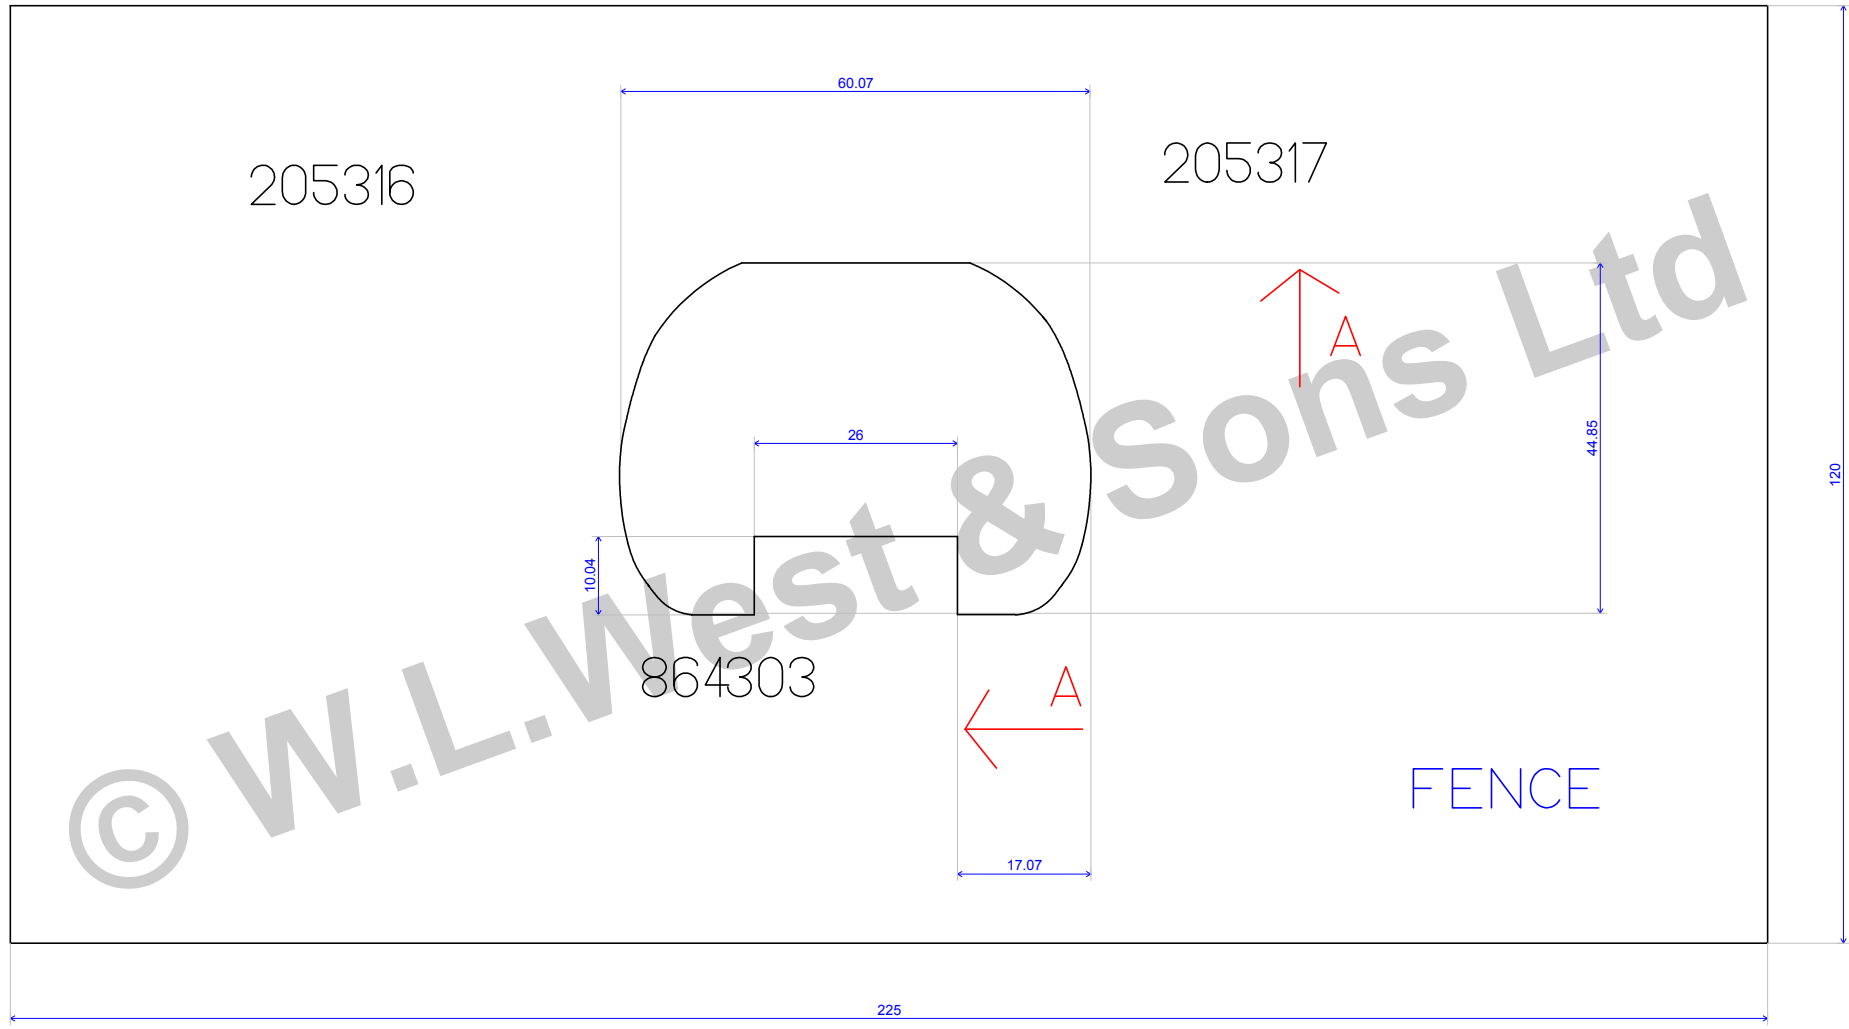

		
	BALLISTRAD E HANDRAIL	Scale : 1.006
27/05/09		

	WLW HANDRAIL 1 WITH 40MM REBATE	Scale : 1.164
28/05/09	Box 153D	

	WLW HANDRAIL 3	Scale : 1.257
28/05/09	Box 153	

	WLW HANDRAIL 3	Scale : 1.164
28/05/09	Box 413	

© W.L. West & Sons Ltd

	WLW HANDRAIL 3	Scale : 1.164
28/05/09	Box 153	

		
	WLW HANDRAIL 3 F	Scale : 1.257
28/05/09		

	WLW MOPSTICK I WITH REBATE	Scale : 1.034
28/05/09	Box 205	

© W.L. West & Sons Ltd

	WLW MOPSTICK I	Scale : 1.034
28/05/09	Box 205	

	WLW MOPSTICK 2	Scale : 1.164
28/05/09	Box 206	

© W.L. West & Sons Ltd

	WLW MOPSTICK 60MM WITH 26MM REBATE	Scale : 1.034
28/05/09	Box 205B	

© W.L. West & Sons Ltd

	WLW PIGS EAR HANDRAIL	Scale : 1.164
28/05/09	Box 147	