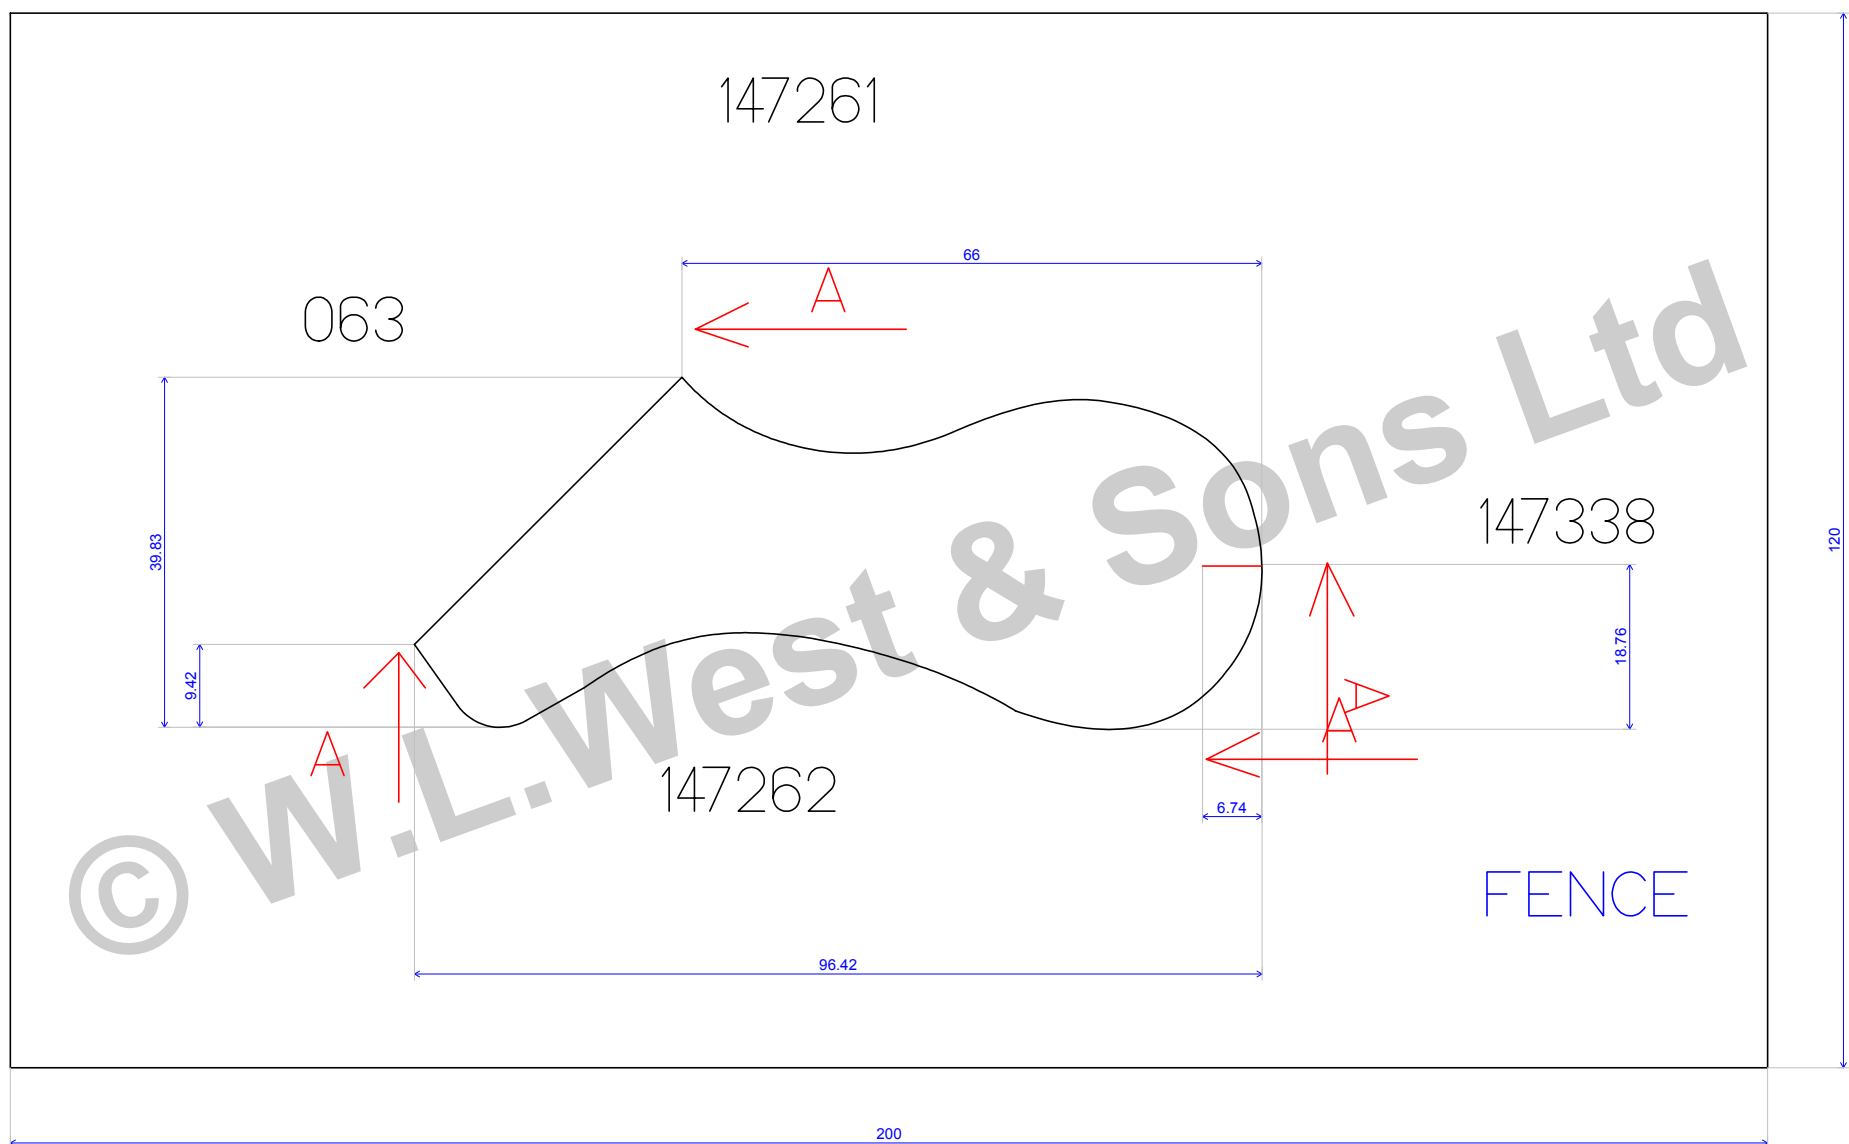

		
	BALLISTRAD E HANDRAIL	Scale : 1.006
27/05/09		

	WLW HANDRAIL 1 WITH 40MM REBATE	Scale : 1.164
28/05/09	Box 153D	

	WLW HANDRAIL 3	Scale : 1.257
28/05/09	Box 153	

	WLW HANDRAIL 3	Scale : 1.164
28/05/09	Box 413	

© W.L. West & Sons Ltd

	WLW HANDRAIL 3	Scale : 1.164
28/05/09	Box 153	

		
	WLW HANDRAIL 3 F	Scale : 1.257
28/05/09		

	WLW MOPSTICK I WITH REBATE	Scale : 1.034
28/05/09	Box 205	

© W.L. West & Sons Ltd

	WLW MOPSTICK I	Scale : 1.034
28/05/09	Box 205	

	WLW MOPSTICK 2	Scale : 1.164
28/05/09	Box 206	

© W.L. West & Sons Ltd

	WLW MOPSTICK 60MM WITH 26MM REBATE	Scale : 1.034
28/05/09	Box 205B	

© W.L. West & Sons Ltd

	WLW PIGS EAR HANDRAIL	Scale : 1.164
28/05/09	Box 147	