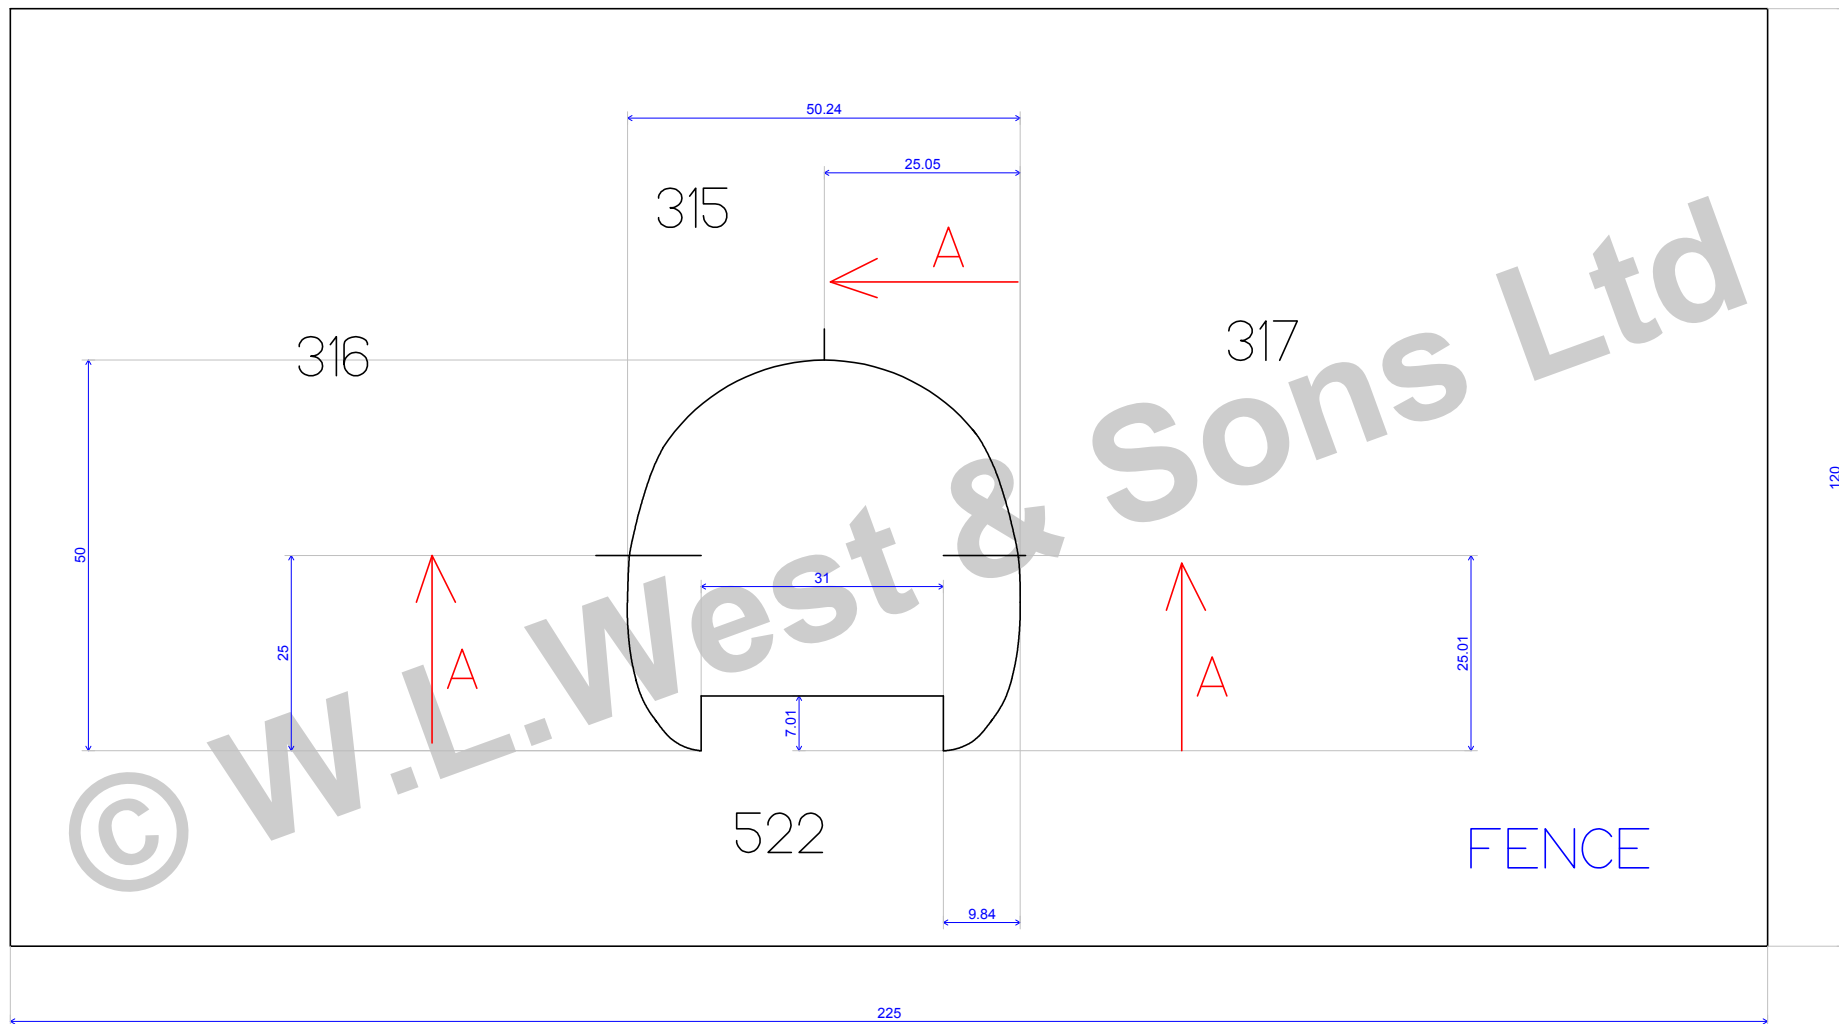

		
	BALLISTRAD E HANDRAIL	Scale : 1.006
27/05/09		

	WLW HANDRAIL 1 WITH 40MM REBATE	Scale : 1.164
28/05/09	Box 153D	

	WLW HANDRAIL 3	Scale : 1.257
28/05/09	Box 153	

	WLW HANDRAIL 3	Scale : 1.164
28/05/09	Box 413	

© W.L. West & Sons Ltd

	WLW HANDRAIL 3	Scale : 1.164
28/05/09	Box 153	

		
	WLW HANDRAIL 3 F	Scale : 1.257
28/05/09		

	WLW MOPSTICK I WITH REBATE	Scale : 1.034
28/05/09	Box 205	

© W.L. West & Sons Ltd

	WLW MOPSTICK I	Scale : 1.034
28/05/09	Box 205	

	WLW MOPSTICK 2	Scale : 1.164
28/05/09	Box 206	

© W.L. West & Sons Ltd

	WLW MOPSTICK 60MM WITH 26MM REBATE	Scale : 1.034
28/05/09	Box 205B	

© W.L. West & Sons Ltd

	WLW PIGS EAR HANDRAIL	Scale : 1.164
28/05/09	Box 147	