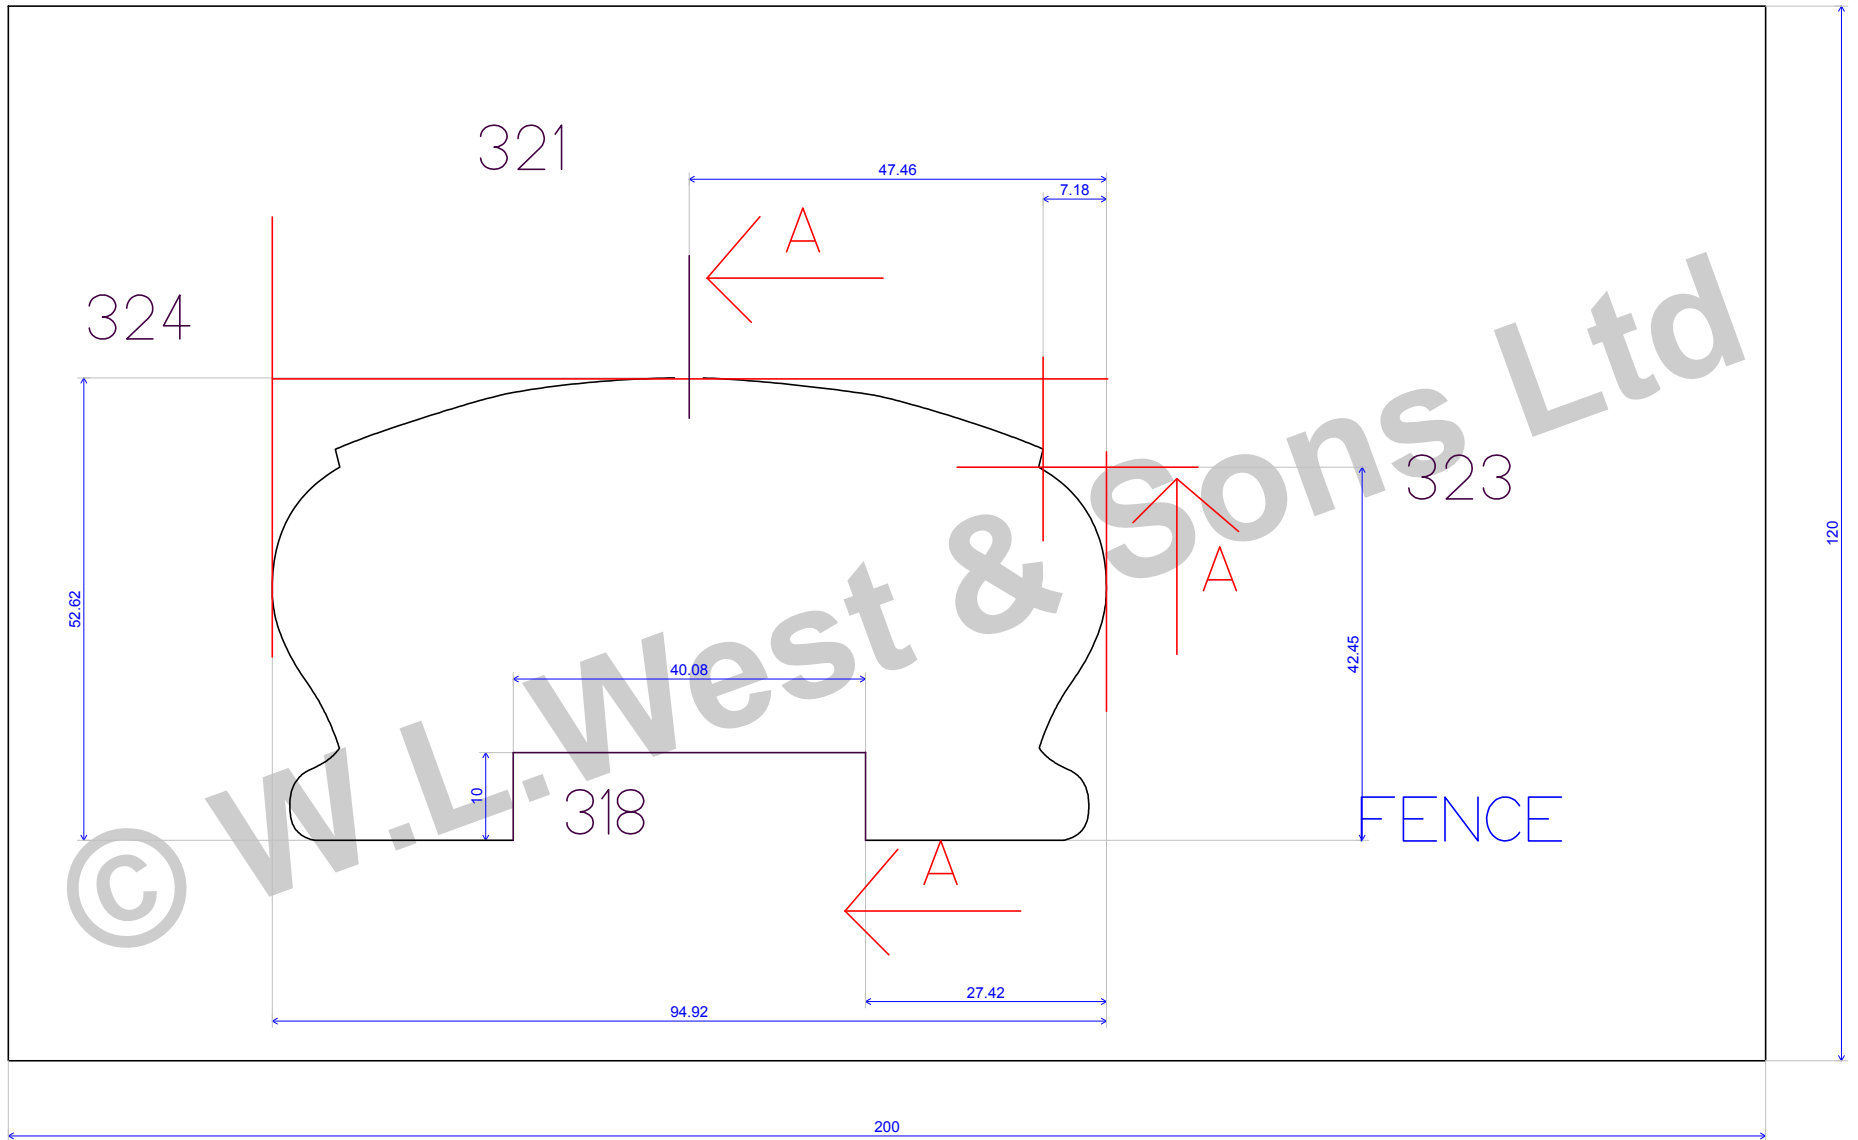

		
	BALLISTRAD E HANDRAIL	Scale : 1.006
27/05/09		

	WLW HANDRAIL 1 WITH 40MM REBATE	Scale : 1.164
28/05/09	Box 153D	

	WLW HANDRAIL 3	Scale : 1.257
28/05/09	Box 153	

	WLW HANDRAIL 3	Scale : 1.164
28/05/09	Box 413	

© W.L. West & Sons Ltd

	WLW HANDRAIL 3	Scale : 1.164
28/05/09	Box 153	

		
	WLW HANDRAIL 3 F	Scale : 1.257
28/05/09		

	WLW MOPSTICK I WITH REBATE	Scale : 1.034
28/05/09	Box 205	

© W.L. West & Sons Ltd

	WLW MOPSTICK I	Scale : 1.034
28/05/09	Box 205	

	WLW MOPSTICK 2	Scale : 1.164
28/05/09	Box 206	

© W.L. West & Sons Ltd

	WLW MOPSTICK 60MM WITH 26MM REBATE	Scale : 1.034
28/05/09	Box 205B	

© W.L. West & Sons Ltd

	WLW PIGS EAR HANDRAIL	Scale : 1.164
28/05/09	Box 147	